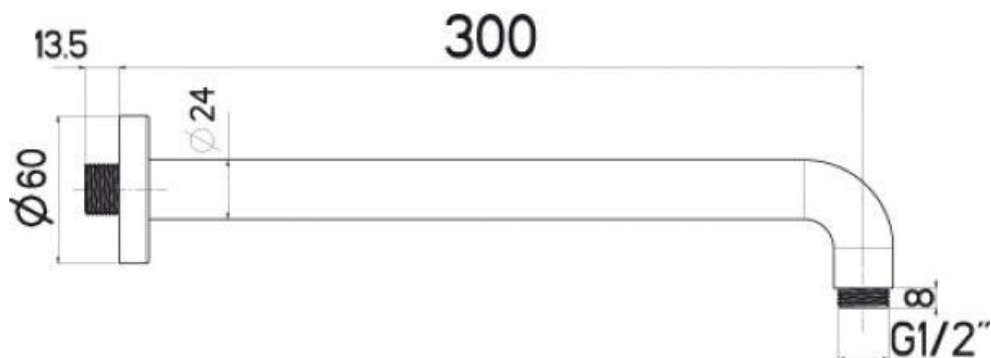

Flushing of pipe must be done before fittings are installed. Failure to do so voids the warranty.

Follow cleaning instructions and avoid using any harmful chemicals.

All information is for reference only. Installation shall always be based on the specs provided with actual delivered items.

For more info, visit www.kuysen.com