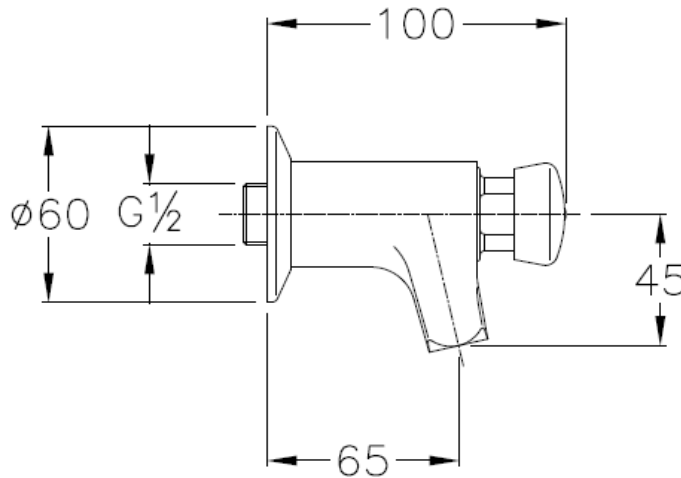

SPECIFICATION SHEET - fittings

BRAND:		Product Photo:
ORIGIN:	Italy	
SERIES:	SELF-CLOSING TAPS&URINAL FLUSH VALVES	
PRODUCT DESCRIPTION:	Wall-mounted tap	
MODEL No.	99235.00	
FINISH/COLOUR:	Chrome plated	
DIMENSIONS:	100mm length 65mm spout projection	
OPTIONAL MATCHING PARTS:		

Technical Informations:

REMINDER:	Pipe flushing must be done before faucets are installed. Failure to do so voids the warranty.
	Do not use cleaners containing abrasive cleansers, ammonia, bleach, acids, waxes, alcohol, solvents or other products not recommended for chrome.
	All information is for reference only, installation shall always be based on the actual product delivered.