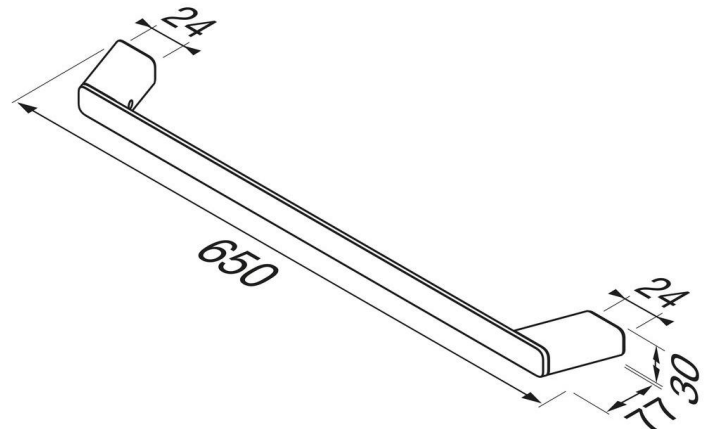

Brand : Geesa, Netherlands  
 Name : Shift Brushed Gold – Shift Towel rail  
 60 cm  
 Item Code : 9907-0760  
 Designer : Geesa  
 Color / Finish : Brushed Gold  
 Dimensions : Overall (LxWxH in cm)  
 65 x 7.7 x 3 cm

Product info:

- Finishing: Coating
- Material: Brass; Stainless steel
- Mounting type: Screws
- Mounting set included: Yes
- Center to center distance (mm): 24
- Weight limit (kg): 10

• *Perfect for hanging up large towels*