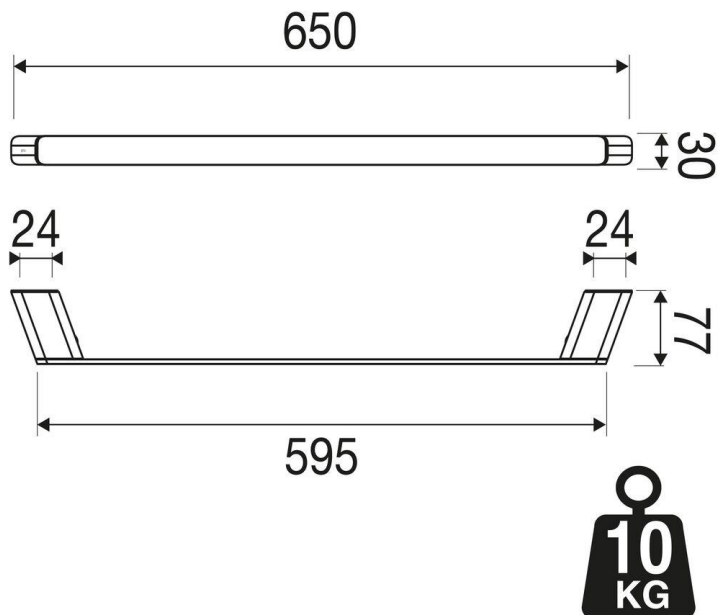

Brand : Geesa, Netherlands  
 Name : Shift Brushed Gold – Shift Towel rail  
 60 cm  
 Item Code : 9907-0760  
 Designer : Geesa  
 Color / Finish : Brushed Gold  
 Dimensions : Overall (LxWxH in cm)  
 65 x 7.7 x 3 cm

Product info:

- Finishing: Coating
- Material: Brass; Stainless steel
- Mounting type: Screws
- Mounting set included: Yes
- Center to center distance (mm): 24
- Weight limit (kg): 10

• *Perfect for hanging up large towels*