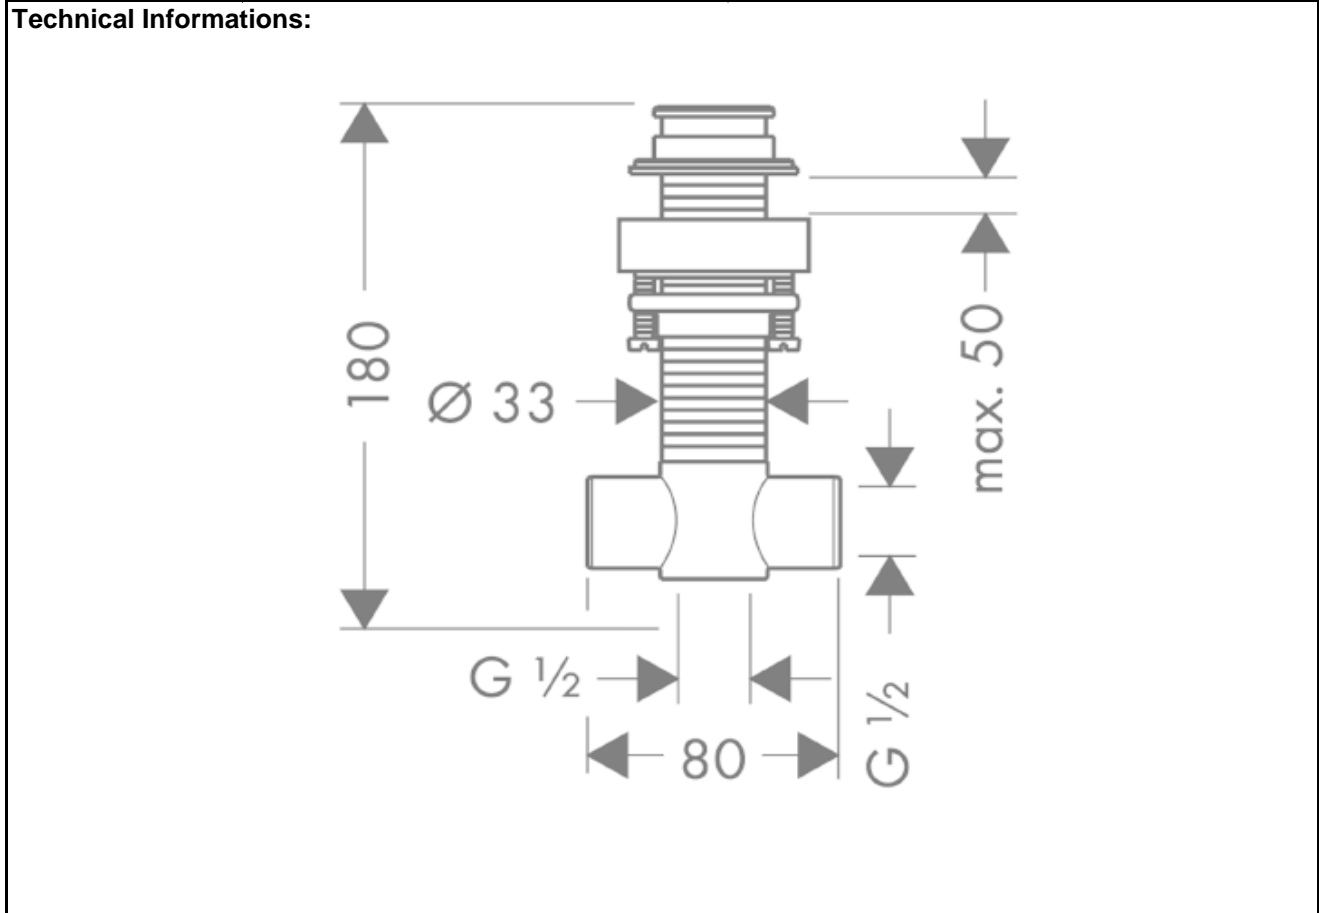

## SPECIFICATION SHEET - fittings

<b>BRAND:</b>	<b>AXOR®</b>	<b>Product Photo:</b>  
<b>ORIGIN:</b>	Germany	
<b>SERIES:</b>	<b>Bouroullec</b>	
<b>PRODUCT DESCRIPTION:</b>	Basic set rim mounted spout	
<b>MODEL No.</b>	96125.000	
<b>FINISH/COLOUR:</b>		
<b>DIMENSIONS:</b>		
<b>OPTIONAL MATCHING PARTS:</b>		