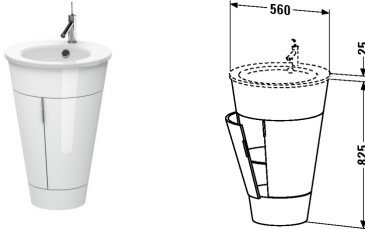

Starck furniture Vanity unit floor-standing # S19520

|< 560 millimetre >|

Vanity unit floor-standing	Dimension	Weight	Order number
1 glass shelf with rail, for Starck 1 # 040658			
Colors			
M05 Oak Real wood veneer M13 American Walnut Real wood veneer M24 Macassar Real wood veneer M40 Black High Gloss Lacquer M85 White High Gloss Lacquer			
Variant			
	560 x 600 millimetre		S19520
Infobox			
Siphon # 005026 is recommended			
Suitable products			
Furniture washbasin with overflow, with tap platform, overflow clip chrome included, for vanity unit # S1 9520, Ø 580 millimetre	Ø 580 millimetre		040658

All drawings contain the necessary measurements which are subject to standard tolerances. They are stated in mm and are non-binding. Exact measurements, in particular for customised installation scenarios, can only be taken from the finished ceramic piece.