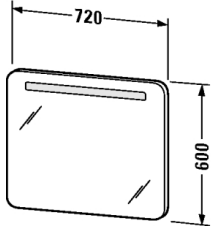

Mirror with lighting # PV 9421

PuraVida

Mirror with lighting	Dimension	Weight	Order number
IP 44, switch (touch LED) central below is coevally LED night light including light sensor, ground plate mirror: 85 White High Gloss Lacquer, 1 fluorescent tube T5 14 W 835 W			
Colors			
40 Black high gloss, 70 White Aluminium, 85 White high gloss, 88 Red high gloss			
Variant			
	41 x 720 mm	-	PV 9421

All drawings contain the necessary measurements which are subject to standard tolerances. They are stated in mm and are non-binding. Exact measurements, in particular for customised installation scenarios, can only be taken from the finished ceramic piece.