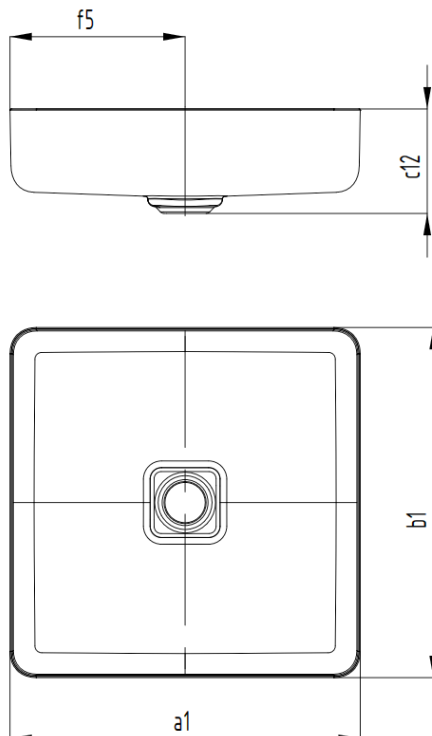

Brand : KALDEWEI, Germany
 Name : Miena 3185 Washbowl
 Item Code : 9096 0600 3442
 Designer : Anke Solomon
 Color / Finish: Prarie Beige Matt
 Dimensions : Overall (LxWxH in cm)
 58 x 38 x 11.9cm

Product info:

- With easy clean finish
- Enameled on both sides
- Kaldewei Steel Enamel

Add-on:

- 1 x 9059 0000 0442 free-flow waste

| Model No. | 3185 | |
|---|------|----------|
| External length | a1 | 580 mm |
| Internal length | a5 | 572,5 mm |
| External width | b1 | 380 mm |
| Internal width | b5 | 372,5 mm |
| Distance basin surface to bottom edge of waste hole | c12 | 119 mm |
| Distance outer edge to centre of waste hole | f5 | 190 mm |
| Weight of the enamelled washbasin in kg | | 11,57 |