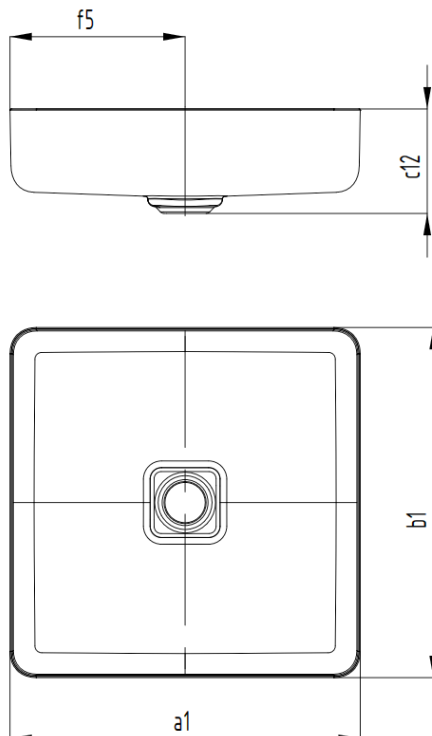

Brand : KALDEWEI, Germany
 Name : Miena 3185 Washbowl
 Item Code : 9096 0600 3001
 Designer : Anke Solomon
 Color / Finish: Alpine White
 Dimensions : Overall (LxWxH in cm)
 58 x 38 x 11.9cm

Product info:

- With easy clean finish
- Enameled on both sides
- Kaldewei Steel Enamel

Add-on:

- 1 x 9059 0000 0001 free-flow waste

Model No.	3185	
External length	a1	580 mm
Internal length	a5	572,5 mm
External width	b1	380 mm
Internal width	b5	372,5 mm
Distance basin surface to bottom edge of waste hole	c12	119 mm
Distance outer edge to centre of waste hole	f5	190 mm
Weight of the enamelled washbasin in kg		11,57