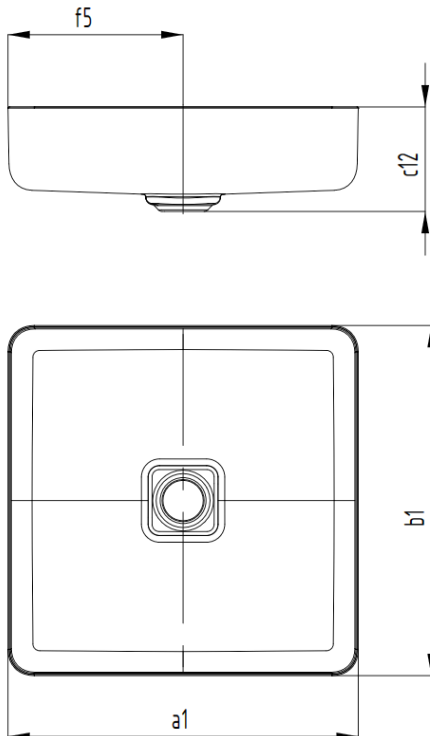

Brand : KALDEWEI, Germany
 Name : Miena 3184 Washbowl
 Item Code : 9095 0600 3727
 Designer : Anke Solomon
 Color / Finish: Oyster Grey Matt
 Dimensions : Overall (LxWxH in cm)
 40 x 40 x 11.9cm

Product info:

- With easy clean finish
- Enameled on both sides
- Kaldewei Steel Enamel

Add-on:

- 1 x 9059 0000 0727 free-flow waste

Model No.	3184	
External length	a1	400
Internal length	a5	392
External width	b1	400
Internal width	b5	392
Distance basin surface to bottom edge of waste hole	c12	119
Distance outer edge to centre of waste hole	f5	200
Weight of the enamelled washbasin in kg		8,92