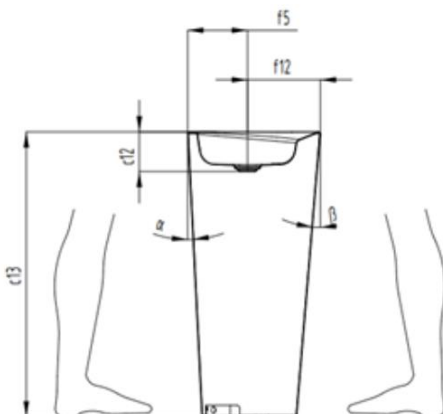

Brand : KALDEWEI, Germany
 Name : Emerso 3020 Washbasin
 Item Code : Freestanding
 9048 0600 3001
 Designer : Arik Levy
 Color / Finish: Alpine White
 Dimensions : Overall (LxWxH in cm)
 52 x 42 x 90cm

Product info:

- With easy clean finish and sound insulation
- With free flow waste cover
- Kaldewei Steel Enamel

Add-on:

- 1 x KC00330 NP13 flexible plastic trap
- 1 x 665+670 tailpiece with nut

Front side Option A*
(wide rim = user access)

Front side Option B*
(narrow rim = user access)

Model No.	3020	
External length	a1	520 mm
Internal length	a5	461 mm
External width	b1	420 mm
Internal width	b5	323 mm
Total height	c13	900 mm
Distance basin surface to bottom edge of waste hole	c12	125 mm
Distance outer edge to centre of waste hole	f5	189,5 mm
Distance rear edge to centre of waste hole	f12	230,5 mm
Radius of washbasin corner	o10	90 mm
Slant front side, Option A	α	2°
Slant front side, Option B	β	6°
Weight of the enamelled washbasin in kg	35,2	