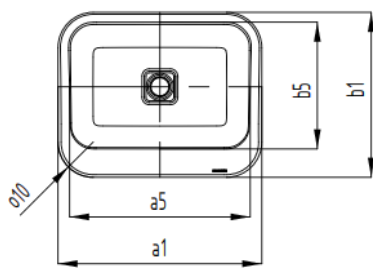

Brand : KALDEWEI, Germany
 Name : Emerso 3020 Washbasin
 Item Code : Freestanding
 9048 0600 3001
 Designer : Arik Levy
 Color / Finish: Alpine White
 Dimensions : Overall (LxWxH in cm)
 52 x 42 x 90cm

Front side Option B*
(narrow rim = user access)

Model No.	3020	
External length	a1	520 mm
Internal length	a5	461 mm
External width	b1	420 mm
Internal width	b5	323 mm
Total height	c13	900 mm
Distance basin surface to bottom edge of waste hole	c12	125 mm
Distance outer edge to centre of waste hole	f5	189,5 mm
Distance rear edge to centre of waste hole	f12	230,5 mm
Radius of washbasin corner	o10	90 mm
Slant front side, Option A	α	2°
Slant front side, Option B	β	6°
Weight of the enamelled washbasin in kg	35,2	