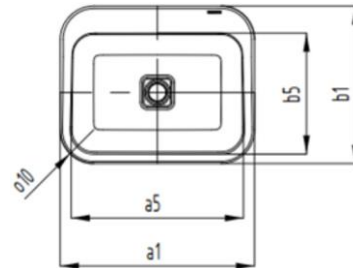

Front side Option B*
(narrow rim = user access)

Model No.	3020	
External length	a1	520 mm
Internal length	a5	461 mm
External width	b1	420 mm
Internal width	b5	323 mm
Total height	c13	900 mm
Distance basin surface to bottom edge of waste hole	c12	125 mm
Distance outer edge to centre of waste hole	f5	189,5 mm
Distance rear edge to centre of waste hole	f12	230,5 mm
Radius of washbasin corner	o10	90 mm
Slant front side, Option A	α	2°
Slant front side, Option B	β	6°
Weight of the enamelled washbasin in kg	35,2	