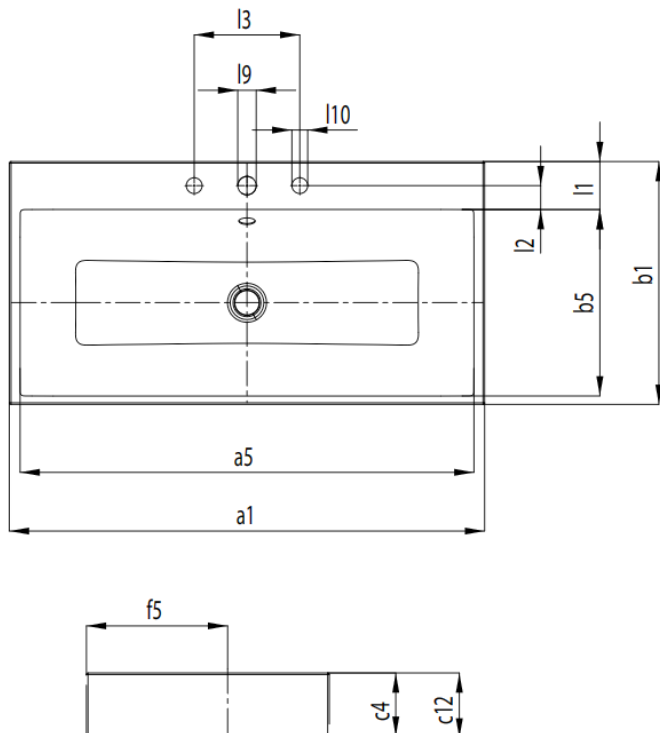

Brand : KALDEWEI, Germany  
 Name : Puro 3157 Countertop Washbasin  
 Item Code : 9007 0601 3001  
 Designer : Anke Solomon  
 Color / Finish: Alpine White  
 Dimensions : Overall (LxWxH in cm)  
 60 x 46 x 12.5cm

**Product info:**

- With overflow
- With tap platform
- Kaldewei Steel Enamel

**Add-on:**

- 2 x M30050G rubber seal

Model No.	3157	
External length	a1	600
Internal length	a5	561
External width	b1	460
Internal width	b5	354
Height of rim	c4	120
Distance basin surface to bottom edge of waste hole	c12	125
Distance outer edge to centre of waste hole	f5	267,5
Depth of tap deck	l1	90,5
Distance tap holes to edge	l2	45
Distance of tap holes	l3	200
Diameter of centre tap hole	l9	35
Diameter of outside tap holes (3 tap holes only)	l10	30
Weight of the enamelled washbasin in kg		12,7