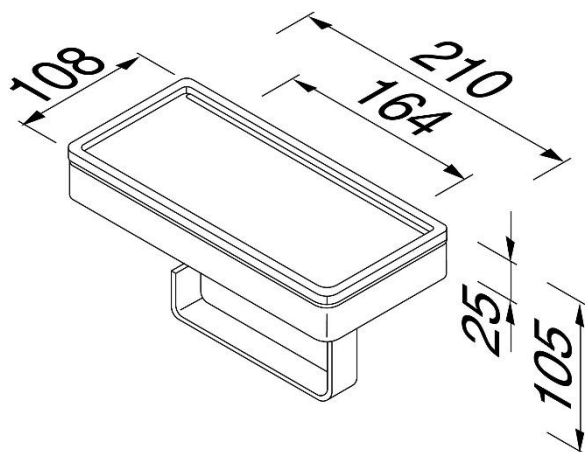

Design awards

Flushing of pipe must be done before fittings are installed. Failure to do so voids the warranty.

Follow cleaning instructions and avoid using any harmful chemicals.

All information is for reference only. Installation shall always be based on the specs provided with actual delivered items.

For more info, visit www.kuysen.com