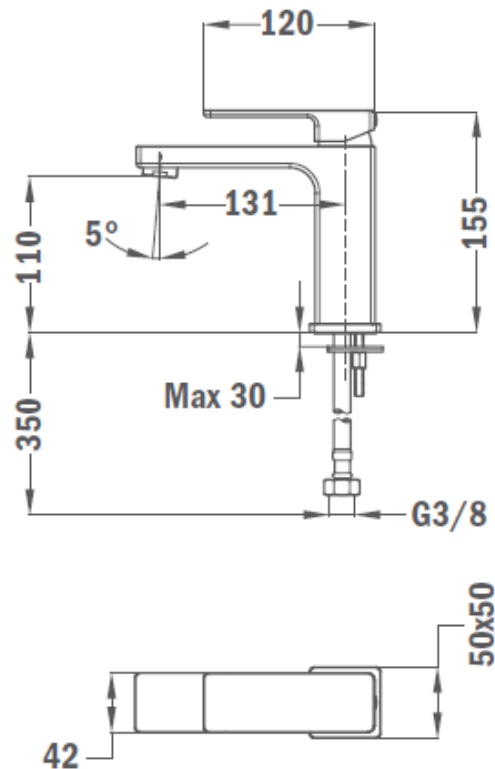

Brand : TEKA, China
 Name : Soller / Washbasin Mixer
 Item Code : 85.342.1250
 Color / Finish : Chrome-plated
 Dimensions : Overall
 15.5cm H x 5cm W

Product info:

- without pop-up waste
- Anti-scale aerator
- with water flow limiter 5 l/min
- Saves up to 60% water
- 3/8" flexible inlet pipes
- 131mm spout projection

Add-ons :

- 2x angle valve 1/2"x3/8"
- waste strainer or pop-up waste
- P-trap or bottle trap for basin 1 1/4"

Flushing of pipe must be done before fittings are installed. Failure to do so voids the warranty.