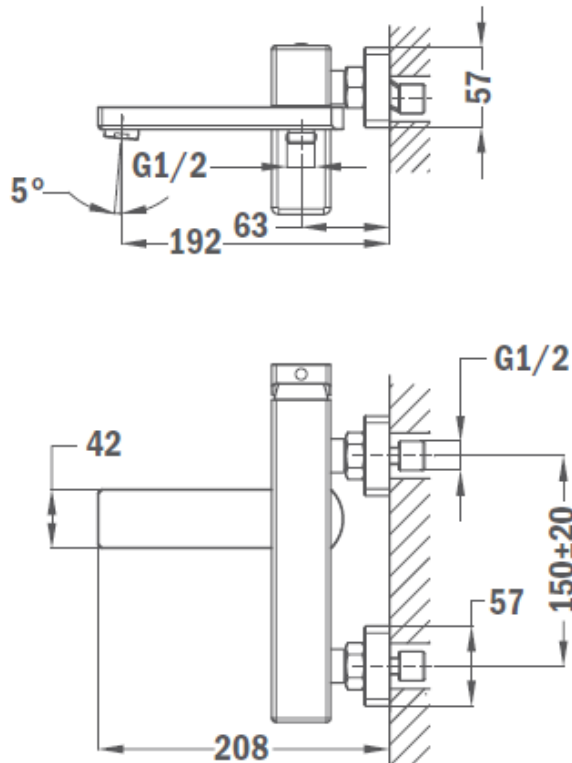

Brand : TEKA, China
 Name : Soller / Exposed Bath/Shower Mixer
 Item Code : 85.121.1200
 Color / Finish : Chrome-plated
 Dimensions : Overall
 19.2 cm spout projection, 20.8cm L

Product info:

- without shower set
- anti-scale aerator
- hidden diverter in the spout
- hidden spout with shower function
- visible spout with bath function
- 192mm spout projection