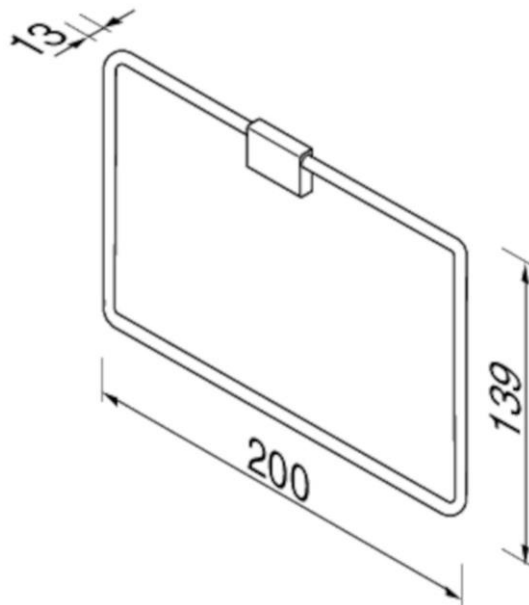

SPECIFICATION SHEET - bathroom accessories

BRAND:		Product Photo:
ORIGIN:	Netherlands	
SERIES:	AIM	
PRODUCT DESCRIPTION:	Towel ring	
MODEL No.	8425-02	
FINISH/COLOUR:	Chrome plated	
DIMENSIONS:	13mm x 200mm x 139mm	
OPTIONAL MATCHING PARTS:		

Technical Informations:

REMINDER:	Do not use cleaners containing abrasive cleansers, ammonia, bleach, acids, waxes, alcohol, solvents or other products not recommended for chrome.
	All information is for reference only, installation shall always be based on the actual product delivered.