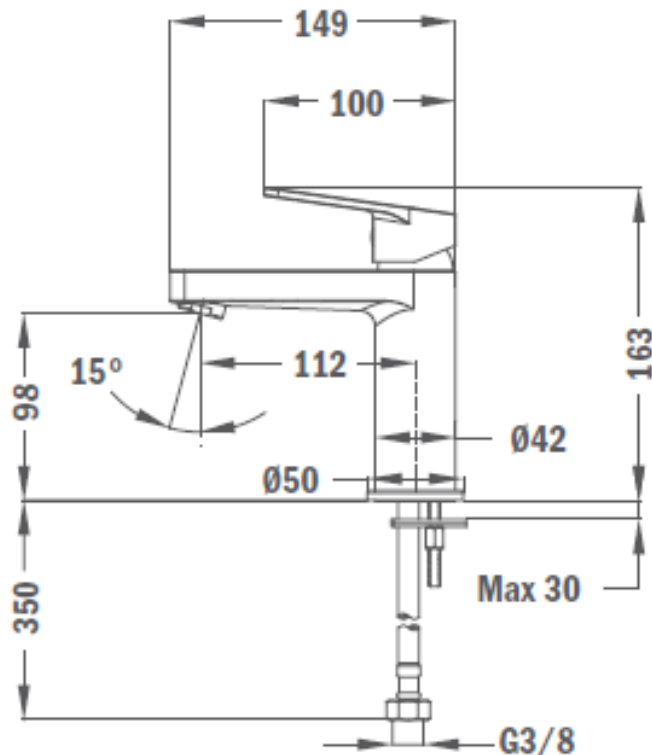

Brand : TEKA, China
 Name : Manacor / Single Lever Basin Mixer
 Item Code : 83.346.1250
 Color / Finish : Chrome-plated
 Dimensions : Overall (LxWxH in cm)
 14.9 x Ø4.2 x 16.3cm

Product info:

- single lever basin mixer
- without pop-up waste
- flow-rate 5 l/min.
- saves up to 60% water
- 3/8" flexible inlet pipes
- 112mm spout projection

Add-ons :

- 2x angle valve 1/2"x3/8"
- waste strainer or pop-up waste
- P-trap or bottle trap for basin 1 1/4"

Flushing of pipe must be done before fittings are installed. Failure to do so voids the warranty.