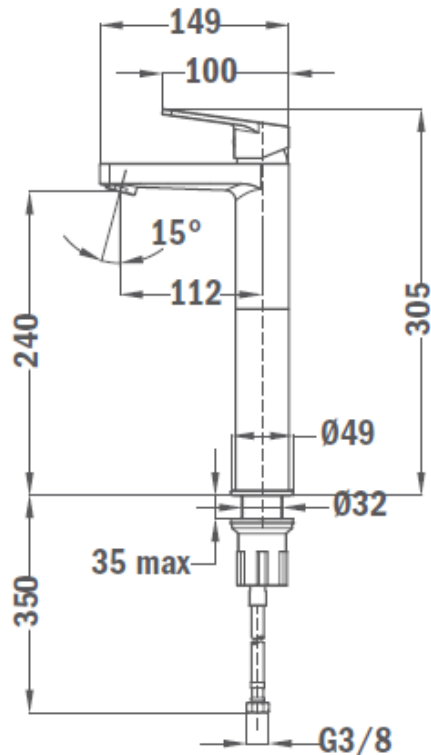

Brand : TEKA, China
 Name : Manacor / Single Lever Washbowl Mixer
 Item Code : 84.311.1250
 Color / Finish : Chrome-plated
 Dimensions : Overall (LxWxH in cm)
 14.9 x Ø4.9 x 30.5cm

Product info:

- without pop-up waste
- flow rate: 5 l/min
- 3/8" flexible inlet pipes
- 11.2cm spout projection

Add-ons :

- 2x angle valve 1/2"x3/8"
- waste strainer or pop-up waste
- P-trap or bottle trap for basin 1 1/4"

Flushing of pipe must be done before fittings are installed. Failure to do so voids the warranty.