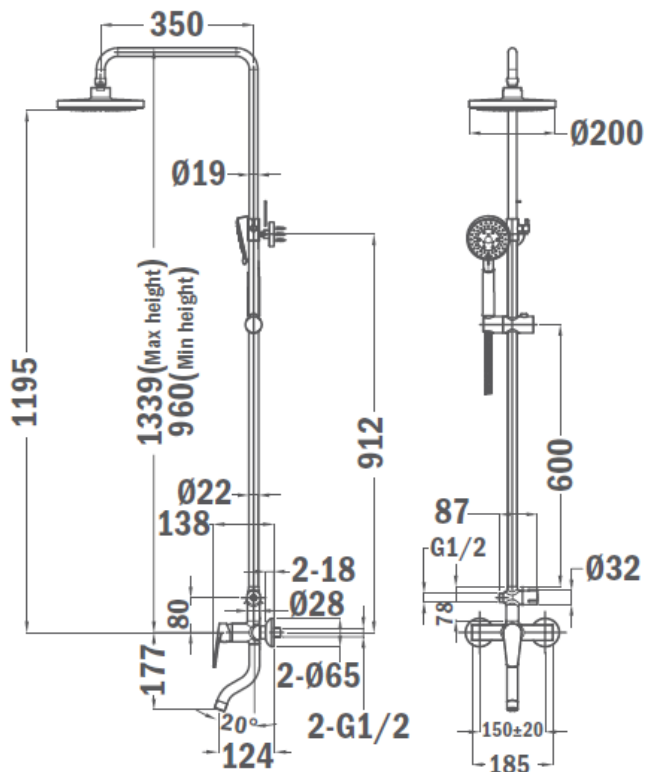

Brand : TEKA, China
 Name : Manacor / Exposed Shower Pipe with Overhead Shower and Spout
 Item Code : 84.171.1200
 Color / Finish : Chrome-plated
 Dimensions : shower head Ø200mm
 12.4cm spout projection
 35cm shower projection

Product info:

- shower head Ø200mm
- 3 functions handshower
- adjustable hand shower holder
- 12.4cm spout projection

Flushing of pipe must be done before fittings are installed. Failure to do so voids the warranty.