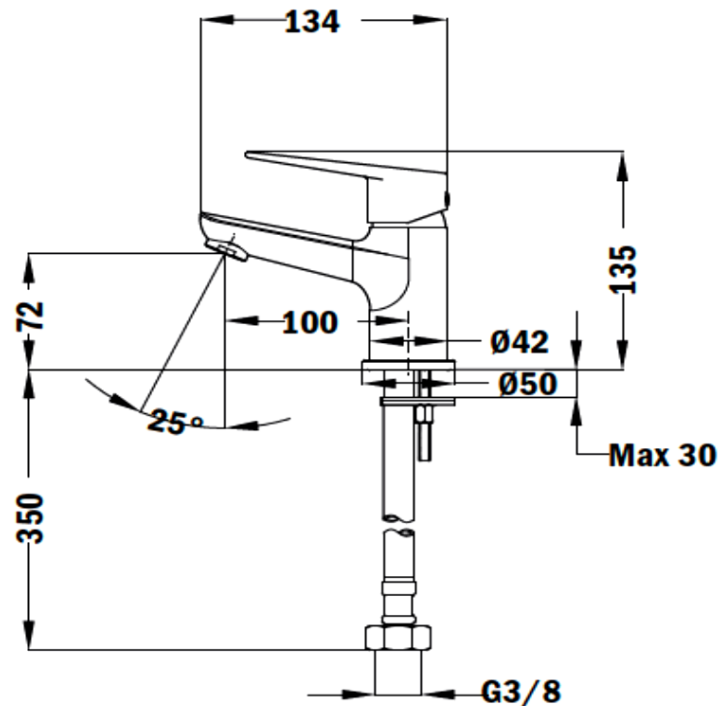

Brand : TEKA, China  
 Name : Sineu / Single Lever Basin Mixer  
 Item Code : 83.346.1250  
 Color / Finish : Chrome-plated  
 Dimensions : Overall (LxWxH in cm)  
 13.4 x Ø4.2 x 13.5cm

**Product info:**

- single lever basin mixer, waste set
- without pop-up waste
- flow-rate 5 l/min.
- Eco cartridge
- 3/8 flexible hose
- 10cm spout projection
- Operation pressure 1~5 bar (14~73 psi)

**Add-ons :**

- pop-up waste
- 2x angle valve 1/2"x3/8"
- P-trap or bottle trap for basin 1 1/4"