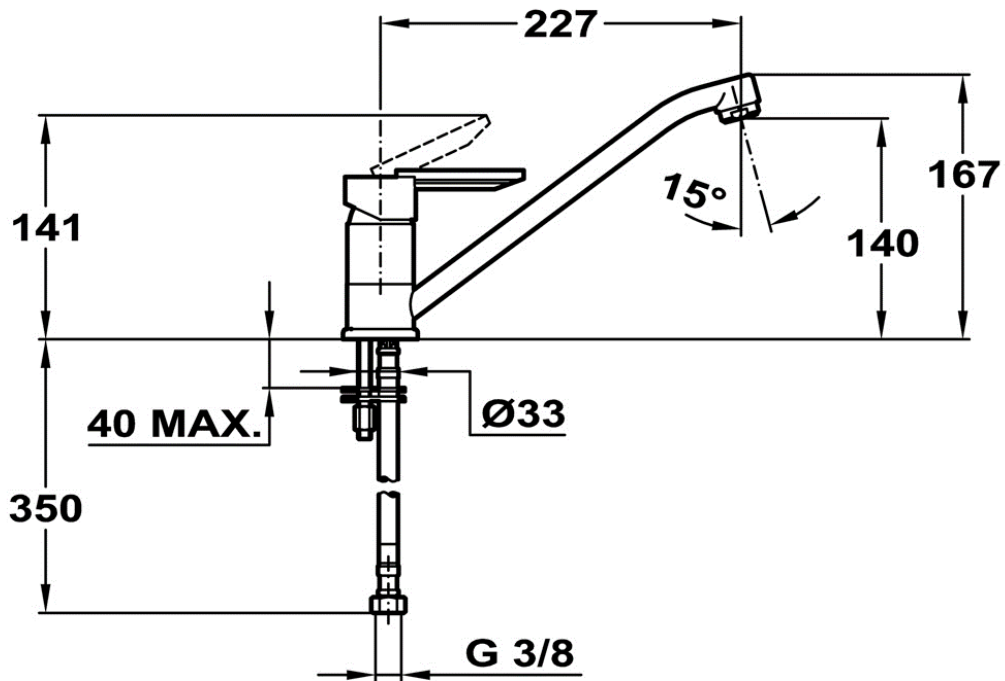

Brand : TEKA, China
 Name : Kitchen Mixers / ML Sink Mixer Low Spout
 Item Code : 81.913.62
 Color / Finish : Chrome-plated
 Dimensions : 22.7cm spout projection
 16.7cm height

Product info:

- Swivel spout
- With Anti-scale aerator
- With with 3/8" connection hose

Add-on:

- 2x angle valve 1/2"x3/8"

Flushing of pipe must be done before fittings are installed. Failure to do so voids the warranty.
 Follow cleaning instructions and avoid using any harmful chemicals.
 All information is for reference only. Installation shall always be based on the specs provided with actual delivered items.
 For more info, visit www.kuysen.com