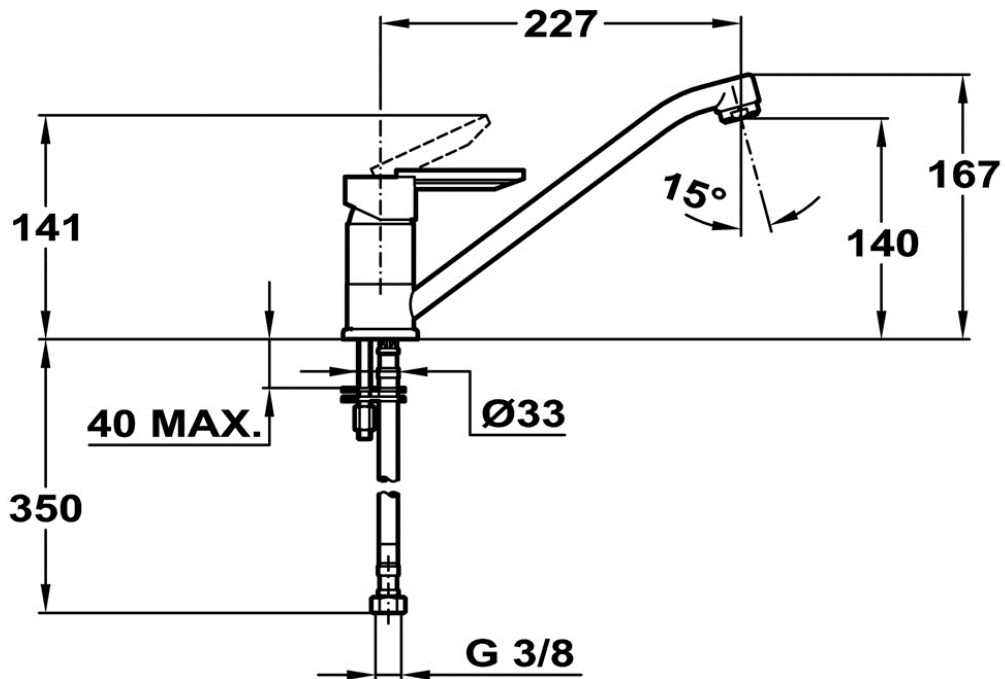

Brand : TEKA, China  
 Name : Kitchen Mixers / MF2 Sink Mixer Low Swivel Spout  
 Item Code : 81.913.12  
 Color / Finish : Chrome-plated  
 Dimensions : 22.7cm spout projection  
 16.7cm height

Product info:

- Swivel spout
- With Anti-scale aerator
- With with 3/8" connection hose

Add-on:

- 2x angle valve 1/2"x3/8"

Flushing of pipe must be done before fittings are installed. Failure to do so voids the warranty.  
 Follow cleaning instructions and avoid using any harmful chemicals.  
 All information is for reference only. Installation shall always be based on the specs provided with actual delivered items.  
 For more info, visit [www.kuysen.com](http://www.kuysen.com)