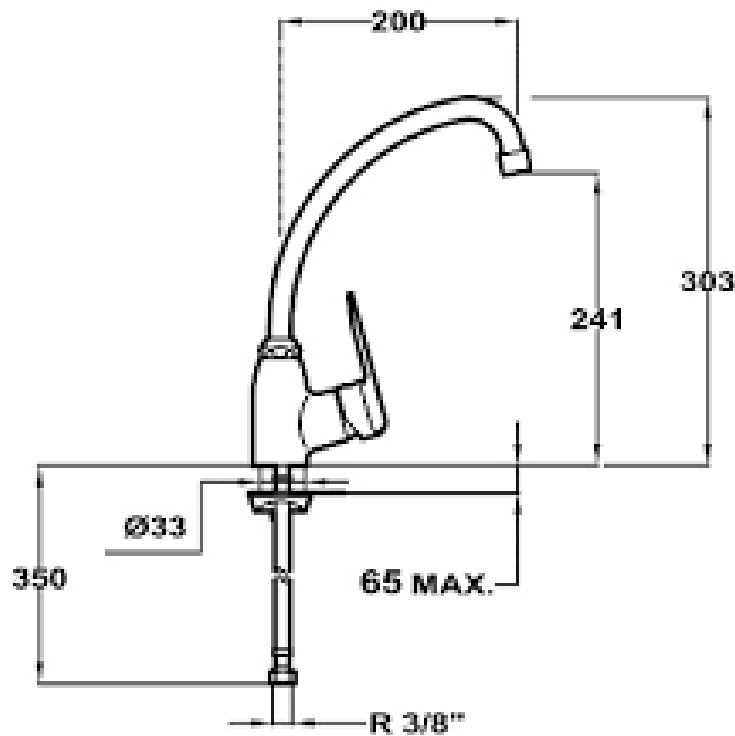

Brand : TEKA, China
 Name : Kitchen Mixers / MF2 Forum Sink Mixer 81.912.12
 Item Code :
 Color / Finish : Chrome-plated
 Dimensions : 20cm spout projection
 30.3cm height

Product info:

- High Swivel spout
- With Anti-scale aerator
- With with 3/8" connection hose

Add-on:

- 2x angle valve 1/2"x3/8"

Flushing of pipe must be done before fittings are installed. Failure to do so voids the warranty.

Follow cleaning instructions and avoid using any harmful chemicals.

All information is for reference only. Installation shall always be based on the specs provided with actual delivered items.