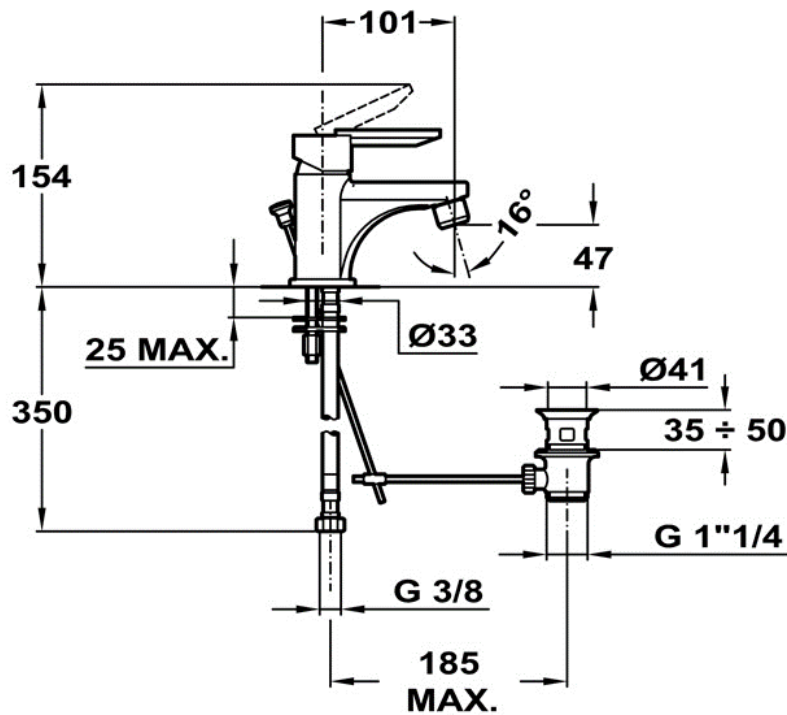

Brand : TEKA, China  
 Name : MF2 / Single Lever Basin Mixer  
 Item Code : 81.345.12  
 Color / Finish : Chrome-plated  
 Dimensions : 15.4cm max height

**Product info:**

- with plastic pop-up waste
- Operation pressure 1~5 bar (14~73 psi)
- 101mm spout projection

**Add-ons :**

- 2x angle valve ½"x¾"
- P-trap or bottle trap for basin 1¼"

Flushing of pipe must be done before fittings are installed. Failure to do so voids the warranty.

Follow cleaning instructions and avoid using any harmful chemicals.