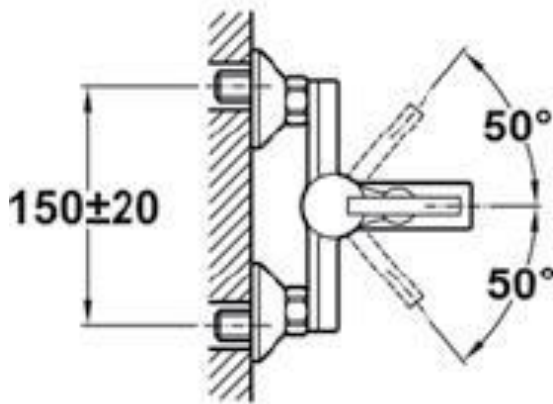

Brand : TEKA, China
 Name : Manacor / Exposed Bath / Shower Mixer with handshower set
 Item Code : 81.122.12
 Color / Finish : Chrome-plated
 Dimensions : 11.9cm max height

Product info:

- With noise reducers
- Anti-scale aerator
- Operation pressure 1~5 bar (14~73 psi)
- 144mm spout projection