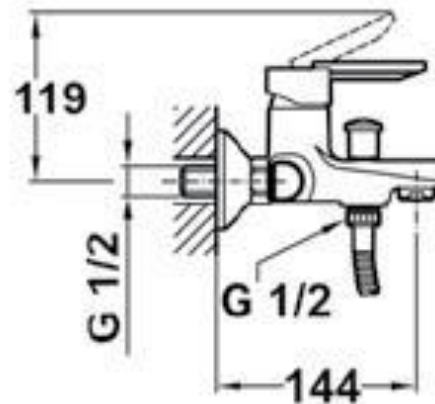

Brand : TEKA, China
 Name : Manacor / Exposed Bath / Shower Mixer with handshower set
 Item Code : 81.122.12
 Color / Finish : Chrome-plated
 Dimensions : 11.9cm max height

Product info:

- With noise reducers
- Anti-scale aerator
- Operation pressure 1~5 bar (14~73 psi)
- 144mm spout projection