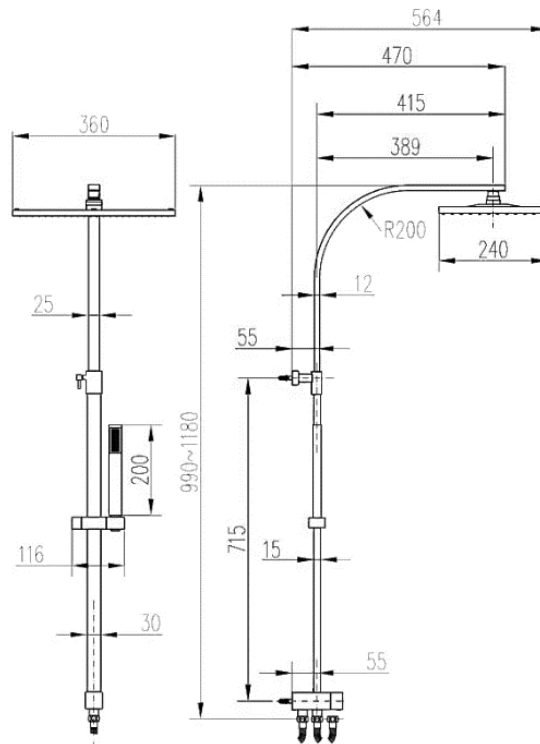

Brand : TEKA, China  
 Name : Shower Systems / Universe Cuadro Pro Shower Pipe  
 Item Code : 79002.7400  
 Color / Finish : Chrome-plated  
 Dimensions : 38.9cm shower projection

Product info:

- overhead shower 240 x 360mm
- handshower
- shower hose 150cm
- connecting hose 80cm