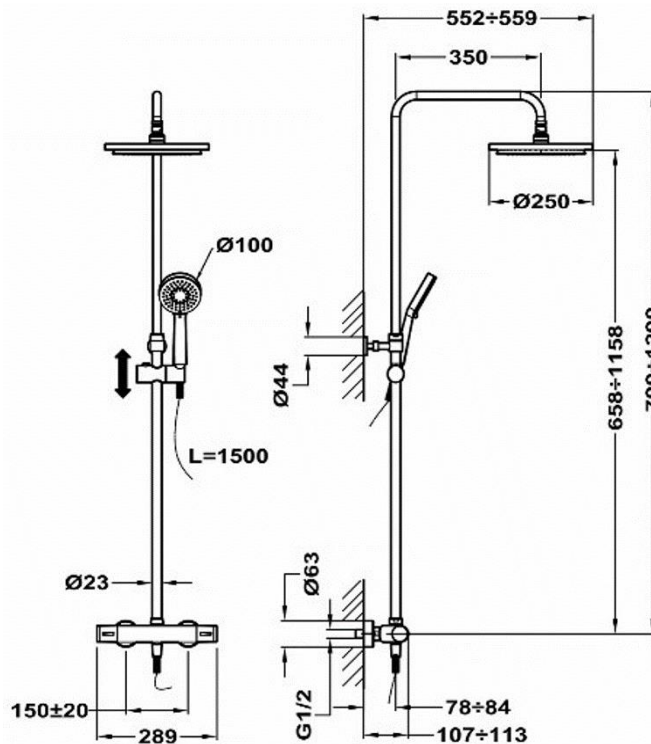

Brand : TEKA, China
 Name : Shower Systems / Universe Cuadro Pro Shower Pipe
 Item Code : 79.002.7200
 Color / Finish : Chrome-plated
 Dimensions : 35cm shower projection

Product info:

- overhead shower 250mm
- handshower 3 functions
- shower hose 150cm
- connecting hose 80cm