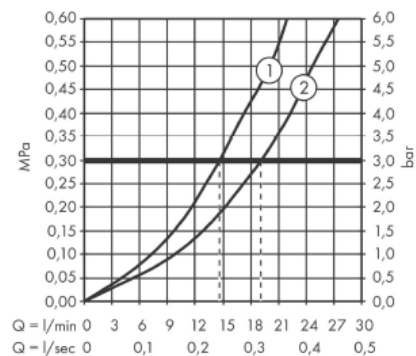

Technology

Design awards

reddot winner 2021

- ① Hand shower
- ② Bath spout

Flushing of pipe must be done before fittings are installed. Failure to do so voids the warranty.

Follow cleaning instructions and avoid using any harmful chemicals.

All information is for reference only. Installation shall always be based on the specs provided with actual delivered items.

For more info, visit www.kuysen.com