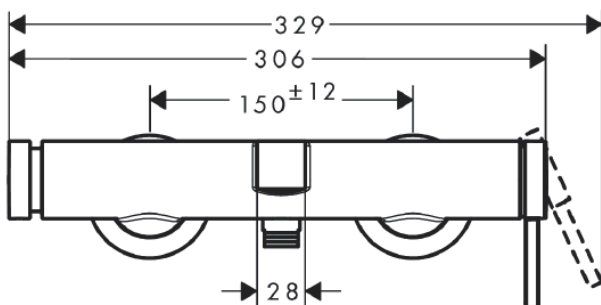

Brand : HANSGROHE, Germany
 Name : FINORIS Single lever bath mixer for exposed installation
 Item Code : 76420.670
 Designer : Phoenix Design
 Color / Finish : Matt Black
 Dimensions : Overall (LxWxH in cm)
 30.6 x 20.8 x 9.8cm

Product info:

- 2 functions
- projection 194 mm
- connection type: s-shaped connections
- centre distance: 150 ± 12 mm
- spray type mixer: normal spray
- maximum flow rate at 3 bar: 19 l/min
- flow rate for bath spout at 3 bar: 19 l/min
- flow rate of hand shower at 3 bar: 14,7 l/min
- min. operating pressure: 1 bar
- max. operating pressure: 10 bar
- ceramic cartridge
- pressure diverter Select with automatic resetting
- protected against backflow, according to DIN EN 1717
- with silencer
- suitable for continous flow water heaters