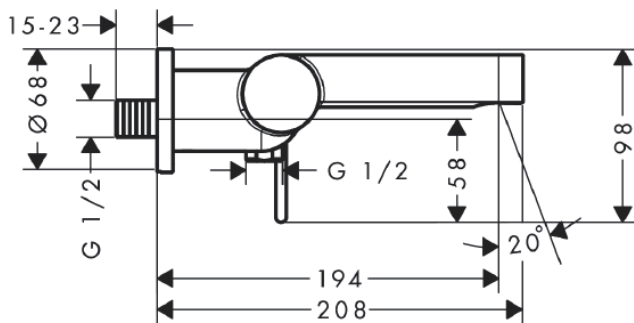

Brand : HANSGROHE, Germany
 Name : FINORIS Single lever bath mixer for exposed installation
 Item Code : 76420.670
 Designer : Phoenix Design
 Color / Finish : Matt Black
 Dimensions : Overall (LxWxH in cm)
 30.6 x 20.8 x 9.8cm

Product info:

- 2 functions
- projection 194 mm
- connection type: s-shaped connections
- centre distance: 150 ± 12 mm
- spray type mixer: normal spray
- maximum flow rate at 3 bar: 19 l/min
- flow rate for bath spout at 3 bar: 19 l/min
- flow rate of hand shower at 3 bar: 14,7 l/min
- min. operating pressure: 1 bar
- max. operating pressure: 10 bar
- ceramic cartridge
- pressure diverter Select with automatic resetting
- protected against backflow, according to DIN EN 1717
- with silencer
- suitable for continous flow water heaters