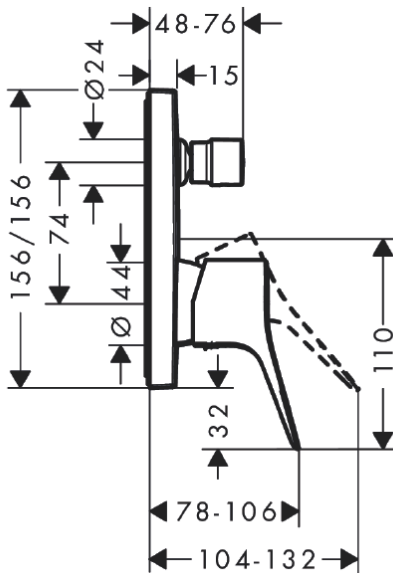

Brand : HANSGROHE, Germany  
 Name : FINORIS Single lever bath mixer for concealed installation  
 Item Code : 76415.670  
 Designer : Phoenix Design  
 Color / Finish : Matt Black  
 Dimensions : Overall (LxWxH in cm)  
 15.6 x 10.6 x 15.6cm

**Product info:**

- 2 functions
- connection type: basic set
- flow rate upper outlet: 21 l/min
- flow rate lower outlet: 29 l/min
- min. operating pressure: 1 bar
- max. operating pressure: 10 bar
- ceramic cartridge
- temperature limitation adjustable
- diverter with automatic resetting
- with silencer

**Add-ons :**

1 x 018000.180 Universal I-box  
 1x 97759.000 coupling set

**Design awards**

reddot winner 2021

Flushing of pipe must be done before fittings are installed. Failure to do so voids the warranty.