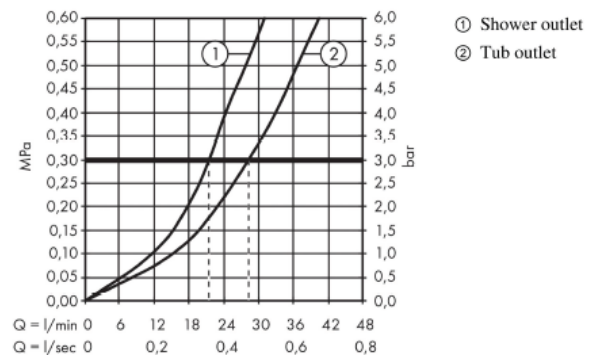

**Product info:**

- 2 functions
- connection type: basic set
- flow rate upper outlet: 21 l/min
- flow rate lower outlet: 29 l/min
- min. operating pressure: 1 bar
- max. operating pressure: 10 bar
- ceramic cartridge
- temperature limitation adjustable
- diverter with automatic resetting
- with silencer

**Add-ons :**

1 x 018000.180 Universal I-box  
 1x 97759.000 coupling set

**Design awards**

reddot winner 2021

Flushing of pipe must be done before fittings are installed. Failure to do so voids the warranty.