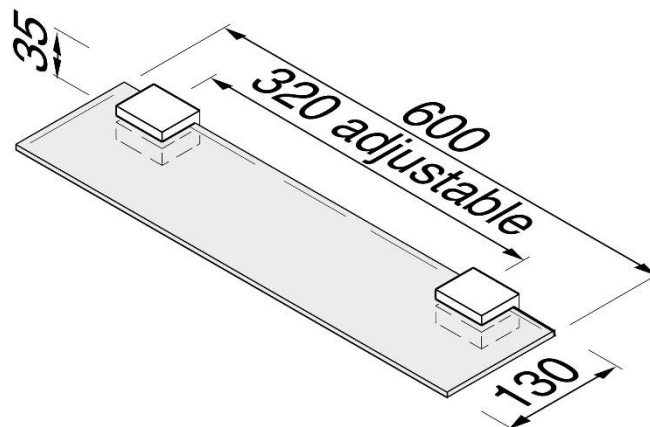

Brand : GEESA, Netherlands  
Name : NEXX Glass Shelf  
Item Code : 7545-02  
Designer : Geesa  
Color / Finish : Chrome  
Dimensions : Overall (LxWxH in cm)  
60 x 13 x 3.5cm

Product info:

- Material: Metal