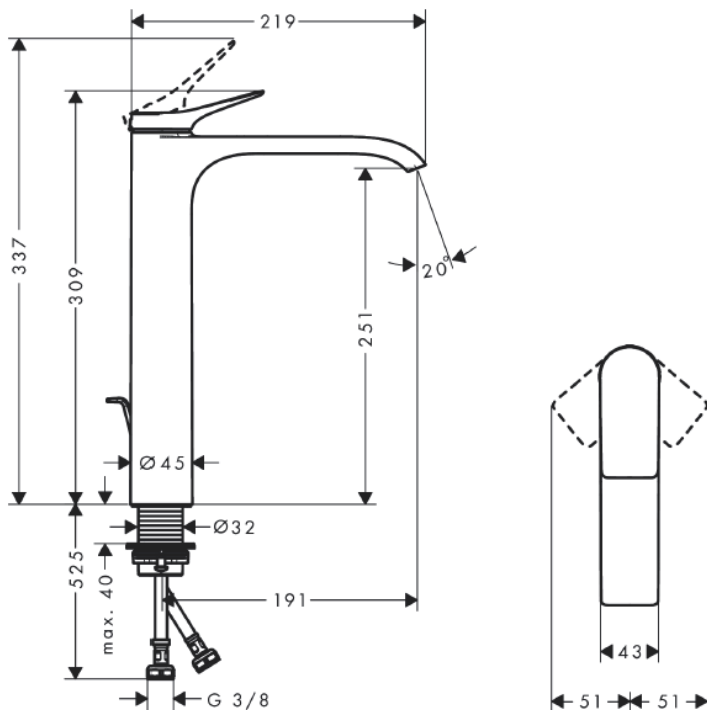

Brand : HANSGROHE, Germany
 Name : VIVENIS Single Lever Basin Mixer 250 for washbowls
 Item Code : 75040.000
 Designer : Phoenix Design
 Color / Finish : Chrome
 Dimensions : Overall (LxWxH in cm)
 21.9 x 4.3 x 30.9cm

- Product info:
- consists of: single lever basin mixer, waste set
 - ComfortZone 250
 - projection: 191 mm
 - spray type: WaterfallStream
 - maximum flow rate at 3 bar: 5 l/min
 - ceramic cartridge
 - temperature limitation adjustable
 - suitable for continuous flow water heaters
 - pop-up waste set G 1¼
 - material waste set: metal
 - connection type: G ¾ connections
 - connection dimension: DN15

- Add-ons :
- 2x angle valve 3/8"x 10mm (no nuts)
 - 1x basin waste trap 1¼"

Technology

AirPower

EcoSmart

ComfortZone

Design awards

DESIGN AWARD 2021

reddot winner 2021