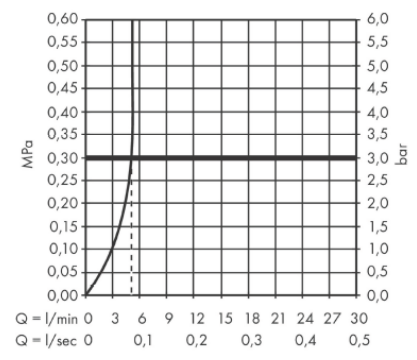

- Product info:
- consists of: single lever basin mixer, waste set
 - ComfortZone 250
 - projection: 191 mm
 - spray type: WaterfallStream
 - maximum flow rate at 3 bar: 5 l/min
 - ceramic cartridge
 - temperature limitation adjustable
 - suitable for continuous flow water heaters
 - pop-up waste set G 1¼
 - material waste set: metal
 - connection type: G ¾ connections
 - connection dimension: DN15

- Add-ons :
- 2x angle valve 3/8"x 10mm (no nuts)
 - 1x basin waste trap 1¼"

Technology

AirPower

EcoSmart

ComfortZone

Design awards

DESIGN AWARD 2021

reddot winner 2021