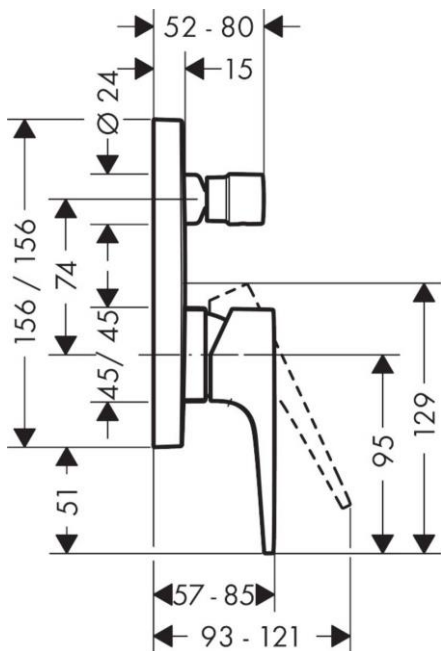

Flushing of pipe must be done before fittings are installed. Failure to do so voids the warranty.

Follow cleaning instructions and avoid using any harmful chemicals.

All information is for reference only. Installation shall always be based on the specs provided with actual delivered items.

For more info, visit www.kuysen.com