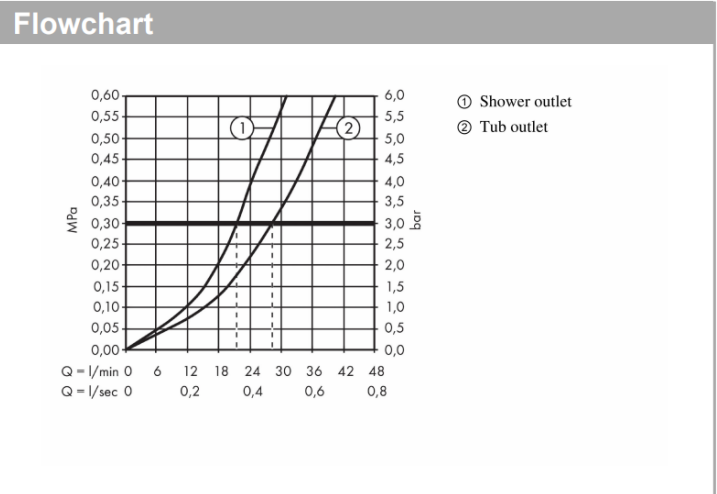

Flushing of pipe must be done before fittings are installed. Failure to do so voids the warranty.

Follow cleaning instructions and avoid using any harmful chemicals.

All information is for reference only. Installation shall always be based on the specs provided with actual delivered items.

For more info, visit www.kuysen.com