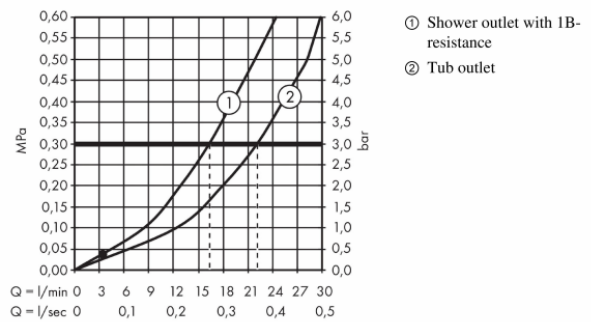

Technology

Flowchart