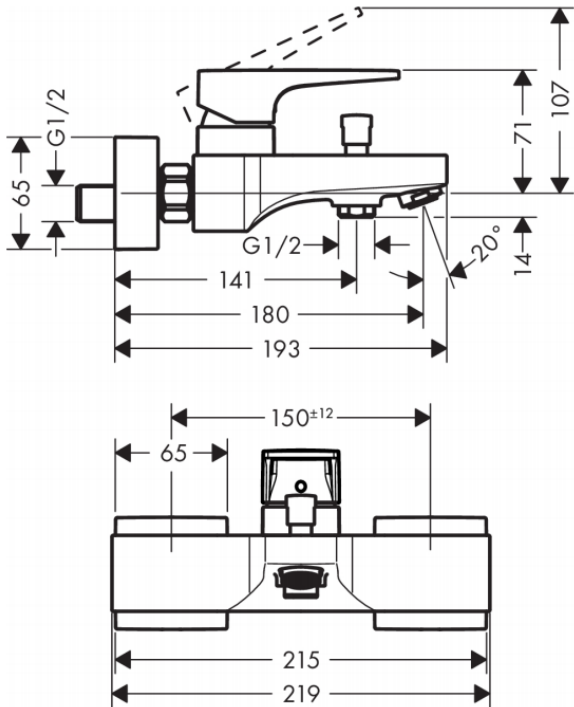

Brand : HANSGROHE, Germany
Name : METROPOL single lever bath mixer for exposed installation with loop handle
Item Code : 74540.000
Designer : Hansgrohe
Color / Finish : Chrome
Dimensions : Overall (LxWxH in cm)
 21.9 x 19.3 x 8.5cm

Product info:

- projection 180 mm
- connection type: s-shaped connections
- center distance: 150 ± 12 mm
- spray type mixer: normal spray
- flow rate for bath spout at 3 bar: 22 l/min
- flow rate of hand shower at 3 bar: 16 l/min
- min. operating pressure: 1 bar
- max. operating pressure: 10 bar
- ceramic cartridge
- temperature limitation adjustable
- diverter with automatic resetting