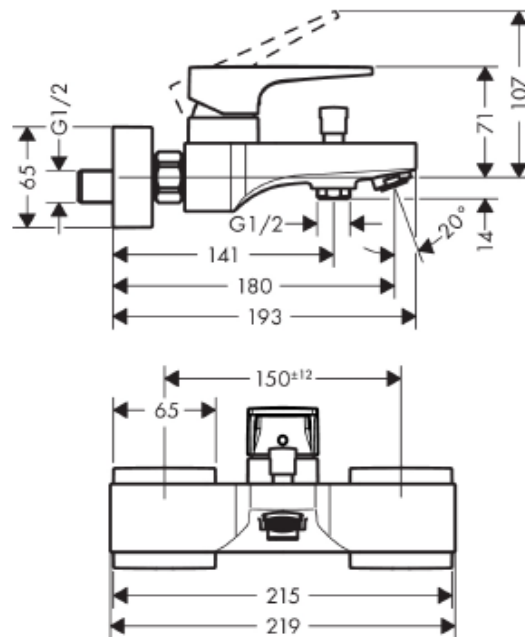

SPECIFICATION SHEET - fittings

BRAND:	hansgrohe	Product Photo:
ORIGIN:	Germany	
SERIES:	Metropol (Loop Handle)	
PRODUCT DESCRIPTION:	Exposed bath & shower mixer • normal spray • flow rate: 22 l/min	
MODEL No.	74540 000	
FINISH/COLOUR:	Chrome-plated	
DIMENSIONS:	193mm L x 219mm W 180mm spout projection	
OPTIONAL MATCHING PARTS:		

Technical Informations: Suitable for continous flow water heater

REMINDER:	Pipe flushing must be done before faucets are installed. Failure to do so voids the warranty.
	Do not use cleaners containing abrasive cleansers, ammonia, bleach, acids, waxes, alcohol, solvents or other products not recommended for chrome.
	All information is for reference only, installation shall always be based on the actual product delivered.