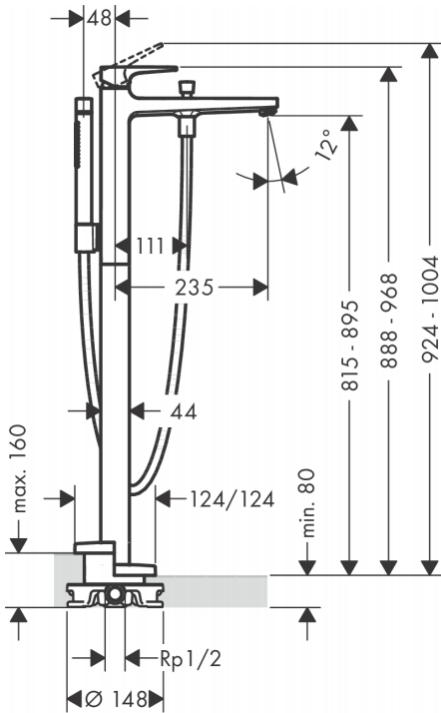

Brand : HANSGROHE, Germany
 Name : METROPOL single lever bath mixer floor-standing with loop handle
 Item Code : 74532.000
 Designer : Hansgrohe
 Color / Finish : Chrome
 Dimensions : Overall (LxWxH in cm)
 12.4 x 23.5 x 96.8cm

- Product info:
- consists of single lever bath mixer floor standing, baton hand shower, shower hose, shower holder
 - projection 235 mm
 - connection type: basic set
 - spray type mixer: normal spray
 - spray type hand shower: Rain, MonoRain
 - flow rate for bath spout at 3 bar: 20 l/min
 - flow rate of hand shower at 3 bar: 14 l/min
 - min. operating pressure: 1 bar / max 10 bar
 - ceramic cartridge
 - temperature limitation adjustable
 - diverter with automatic resetting
 - non-return valve
- Add-ons
- 1 x 10452.180 basic set for single lever bath mixer floor-standing