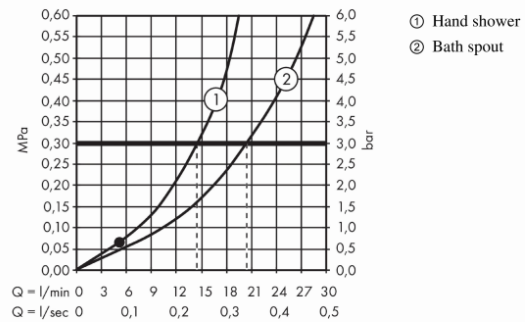

Technology

Flowchart