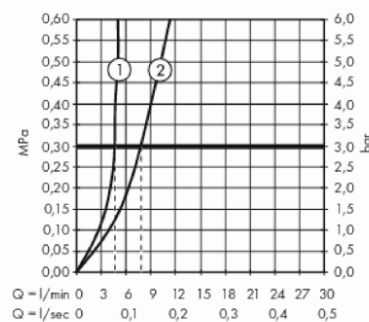

Product info:

- consists of single lever basin mixer for concealed installation wall-mounted, non-closing waste set (metal)
- projection 225 mm
- spray type: normal spray
- flow rate at 3 bar: 5 l/min
- ceramic cartridge
- temperature limitation adjustable
- suitable for continuous flow water heaters

Add-ons

- 1 x 13622.180 basic set for wall-mounted basin mixer
- 1 x P-trap

Technology

Flowchart

Flushing of pipe must be done before fittings are installed. Failure to do so voids the warranty.

Follow cleaning instructions and avoid using any harmful chemicals.