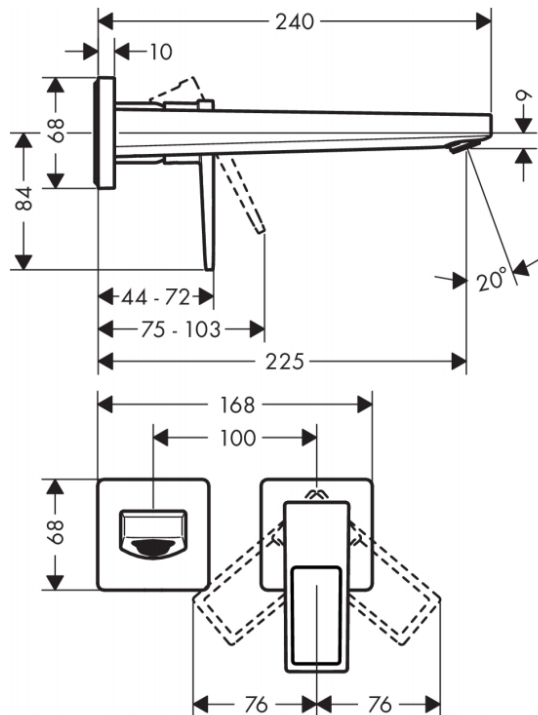

Brand : HANSGROHE, Germany
 Name : METROPOL single lever wall-mounted basin mixer with loop handle and spout 22.5cm
 Item Code : 74526.000
 Designer : Hansgrohe
 Color / Finish : Chrome
 Dimensions : Overall (LxWxH in cm)

Product info:

- consists of single lever basin mixer for concealed installation wall-mounted, non-closing waste set (metal)
- projection 225 mm
- spray type: normal spray
- flow rate at 3 bar: 5 l/min
- ceramic cartridge
- temperature limitation adjustable
- suitable for continuous flow water heaters

Add-ons

- 1 x 13622.180 basic set for wall-mounted basin mixer
- 1 x P-trap

Technology

Flowchart

Flushing of pipe must be done before fittings are installed. Failure to do so voids the warranty.

Follow cleaning instructions and avoid using any harmful chemicals.