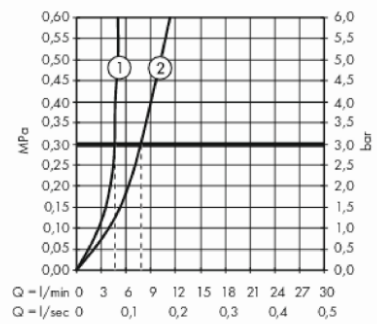

**Product info:**

- consists of 3-hole basin mixer, push-open waste set (metal)
- ComfortZone 160
- projection 152 mm
- ceramic valves hot/ cold 90°
- flow rate at 3 bar: 5 l/min
- temperature limitation adjustable
- suitable for continuous flow water heaters

**Add-ons**

- 2 x Angle valve 1/2 x 3/8 with conical nut
- 1 x P-trap

**Technology**

**Flowchart**

Flushing of pipe must be done before fittings are installed. Failure to do so voids the warranty.  
 Follow cleaning instructions and avoid using any harmful chemicals.  
 All information is for reference only. Installation shall always be based on the specs provided with actual delivered items.  
 For more info, visit [www.kuysen.com](http://www.kuysen.com)