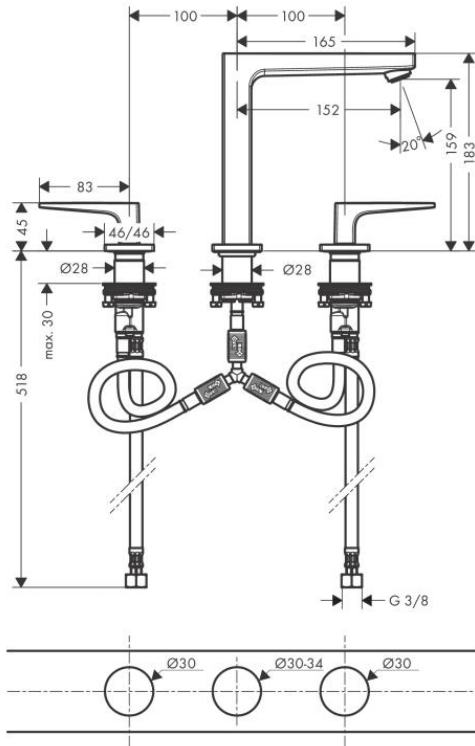

Brand : HANSGROHE, Germany  
 Name : METROPOL 3-hole basin mixer 160 with loop handles and push-open waste set  
 Item Code : 74515.000  
 Designer : Hansgrohe  
 Color / Finish : Chrome  
 Dimensions : Overall (LxWxH in cm)

**Product info:**

- consists of 3-hole basin mixer, push-open waste set (metal)
- ComfortZone 160
- projection 152 mm
- ceramic valves hot/ cold 90°
- flow rate at 3 bar: 5 l/min
- temperature limitation adjustable
- suitable for continuous flow water heaters

**Add-ons**

- 2 x Angle valve 1/2 x 3/8 with conical nut
- 1 x P-trap

**Technology**

**Flowchart**

Flushing of pipe must be done before fittings are installed. Failure to do so voids the warranty.  
 Follow cleaning instructions and avoid using any harmful chemicals.  
 All information is for reference only. Installation shall always be based on the specs provided with actual delivered items.  
 For more info, visit [www.kuysen.com](http://www.kuysen.com)