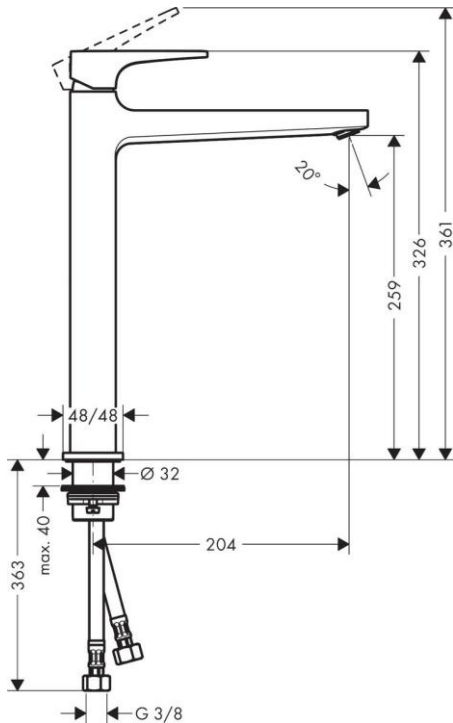

Brand : HANSGROHE, Germany
 Name : METROPOL Single lever basin mixer 260 with loop handle for washbowls with push-open waste set
 Item Code : 74512.000
 Designer : Hansgrohe
 Color / Finish : Chrome
 Dimensions : Overall (LxWxH in cm)
 4.8 x 22.8 x 32.6cm

- Product info:
- consists of single lever basin mixer, push-open waste set (metal)
 - ComfortZone 260
 - projection 204 mm
 - normal spray
 - flow rate at 3 bar: 5 l/min
 - ceramic cartridge
 - temperature limitation adjustable
 - suitable for continuous flow water heaters
- Add-ons
- 2 x Angle valve $\frac{1}{2} \times \frac{3}{8}$ with conical nut
 - 1 x P-trap