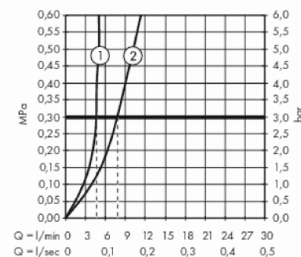

Flushing of pipe must be done before fittings are installed. Failure to do so voids the warranty.
Follow cleaning instructions and avoid using any harmful chemicals.
All information is for reference only. Installation shall always be based on the specs provided with actual delivered items.
For more info, visit www.kuysen.com