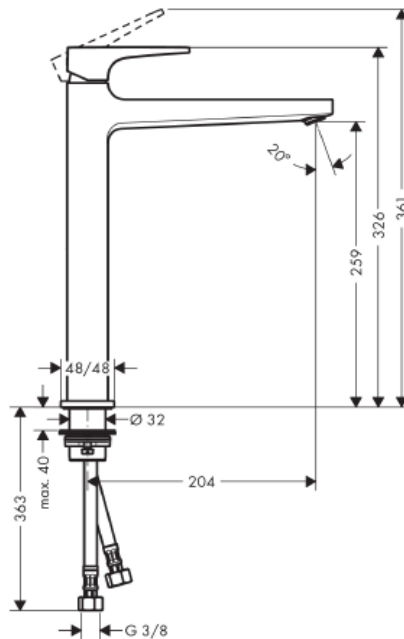

SPECIFICATION SHEET - fittings

BRAND:	hansgrohe	Product Photo:
ORIGIN:	Germany	
SERIES:	Metropol (Loop Handle)	
PRODUCT DESCRIPTION:	Single lever washbowl mixer 260 • with push-open waste set G 1¼ • normal spray • flow rate: 5 l/min	
MODEL No.	74512 000	
FINISH/COLOUR:	Chrome-plated	
DIMENSIONS:	326mm height 204mm spout projection	
OPTIONAL MATCHING PARTS:	2x angle valve ½"x¾" 1x basin waste trap 1¼"	

Technical Informations: Suitable for continous flow water heater

REMINDER:	Pipe flushing must be done before faucets are installed. Failure to do so voids the warranty.
	Do not use cleaners containing abrasive cleansers, ammonia, bleach, acids, waxes, alcohol, solvents or other products not recommended for chrome.
	All information is for reference only, installation shall always be based on the actual product delivered.