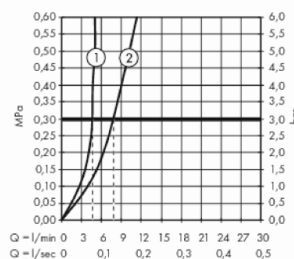

Flushing of pipe must be done before fittings are installed. Failure to do so voids the warranty.
Follow cleaning instructions and avoid using any harmful chemicals.
All information is for reference only. Installation shall always be based on the specs provided with actual delivered items.
For more info, visit www.kuysen.com