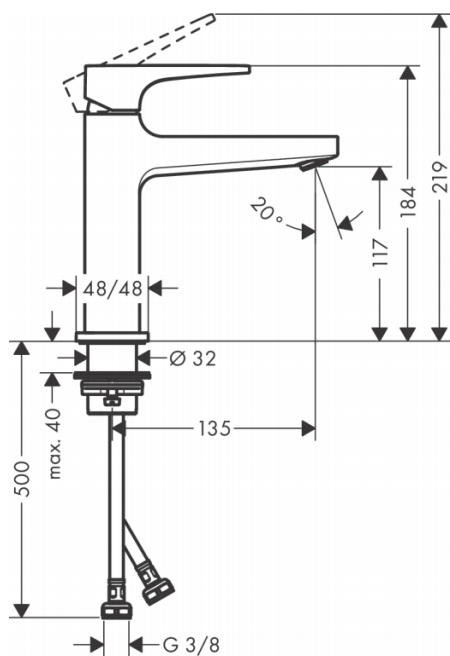

Brand : HANSGROHE, Germany
 Name : METROPOL single lever basin mixer 110 with loop handle and push open waste set
 Item Code : 74507.000
 Designer : Hansgrohe
 Color / Finish : Chrome
 Dimensions : Overall (LxWxH in cm)
 4.8 x 15.9 x 18.4cm

- Product info:**
- consists of single lever basin mixer, push-open waste set (metal)
 - ComfortZone 110
 - projection 135 mm
 - spray type: normal spray
 - flow rate at 3 bar: 5 l/min
 - ceramic cartridge
 - temperature limitation adjustable
 - suitable for continuous flow water heaters
- Add-ons**
- 2 x Angle valve $\frac{1}{2} \times \frac{3}{8}$ with conical nut
 - 1 x P-trap