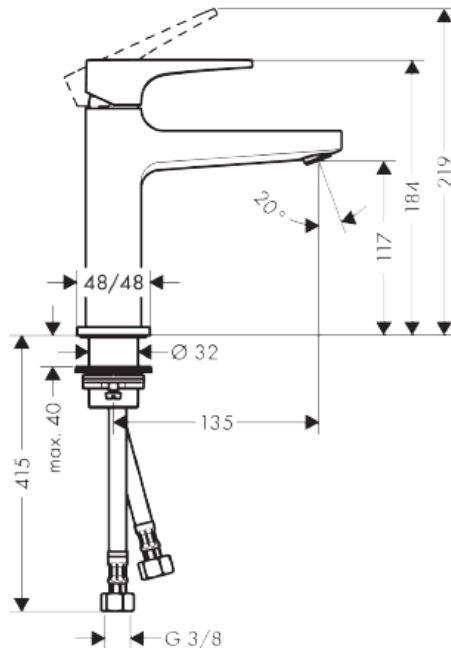

SPECIFICATION SHEET - fittings

BRAND:	hansgrohe	Product Photo:
ORIGIN:	Germany	
SERIES:	Metropol (Loop Handle)	
PRODUCT DESCRIPTION:	Single lever basin mixer 110 • with push-open waste set G 1 ¼" • spray type: normal spray • flow rate: 5 l/min	
MODEL No.	74507 000	
FINISH/COLOUR:	Chrome-plated	
DIMENSIONS:	184mm height 135mm spout projection	
OPTIONAL MATCHING PARTS:	2x angle valve ½"x¾" 1x basin waste trap 1¼"	

Technical Informations: Suitable for continous flow water heater

REMINDER:	Pipe flushing must be done before faucets are installed. Failure to do so voids the warranty.
	Do not use cleaners containing abrasive cleansers, ammonia, bleach, acids, waxes, alcohol, solvents or other products not recommended for chrome.
	All information is for reference only, installation shall always be based on the actual product delivered.