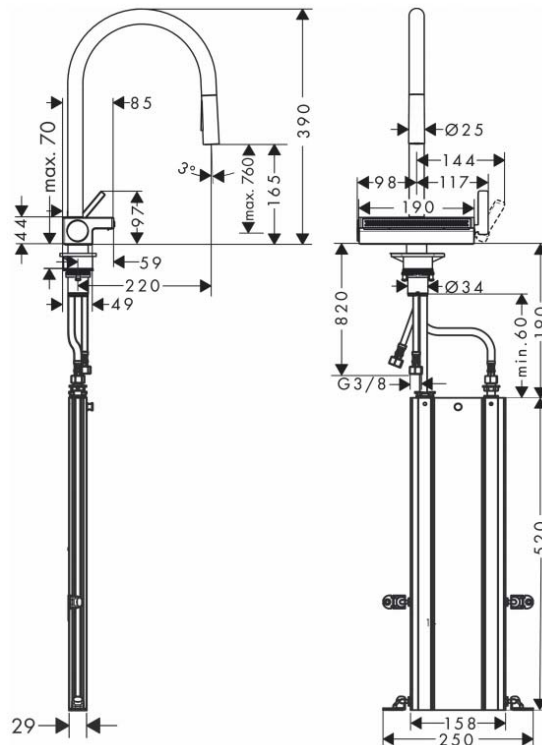

K U Y S E N
ENTERPRISES, INC.

hansgrohe

Brand : HANSGROHE, Germany
Name : AQUNO SELECT M81 Sink mixer
Item Code : 73831.670

Designer :

Color / Finish: Matt Black
Dimensions : Overall (LxWxH in cm)

Product info:

- consists of: single lever kitchen mixer, hose box, multifunctional strainer
- ComfortZone 170
- l-spout · swivel range adjustable in 3 steps 60°, 110° or 150°
- laminar spray, SatinFlow
- change between SatinFlow and pull-out spout at the touch of a button
- MagFit magnetic shower support
- maximum flow rate at 3 bar: 6 l/min
- ceramic cartridge
- connection type: G 3/8 connections
- integrated non-return valve
- sBox for quiet, smooth and protected hose guidance in the cabinet, under the countertop
- extension length up to 76 cm
- tap hole with \varnothing 35 mm required, recommendation: the middle of tap hole drilling should be max. 45 mm from the back side of the bowl

Add-ons:

- 2 x C406281 angle valve

Flushing of pipe must be done before fittings are installed. Failure to do so voids the warranty.

Follow cleaning instructions and avoid using any harmful chemicals.

All information is for reference only. Installation shall always be based on the specs provided with actual delivered items.