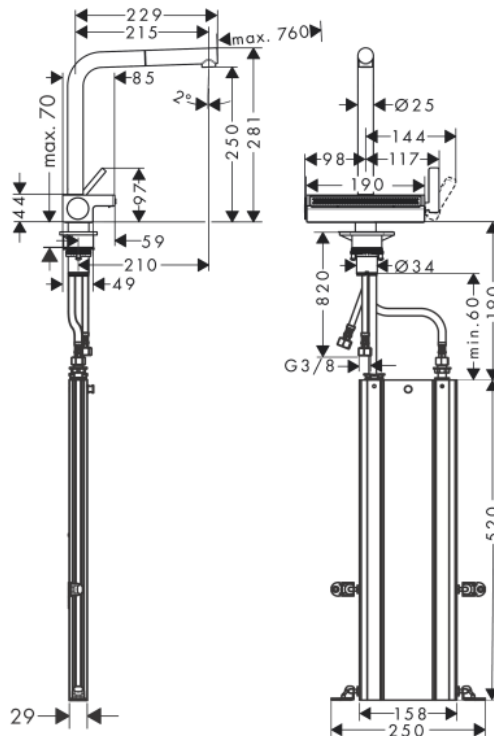

**K U Y S E N**  
ENTERPRISES, INC.

**hansgrohe**

Brand : HANSGROHE, Germany  
Name : AQUUNO SELECT M81 Sink mixer  
Item Code : 73830.670

Designer :

Color / Finish: Matt Black  
Dimensions : Overall (LxWxH in cm)

**Product info:**

- consists of: single lever kitchen mixer, hose box, multifunctional strainer
- ComfortZone 250
- l-spout · swivel range adjustable in 3 steps 60°, 110° or 150°
- laminar spray, SatinFlow
- change between SatinFlow and pull-out spout at the touch of a button
- MagFit magnetic shower support
- maximum flow rate at 3 bar: 6 l/min
- ceramic cartridge
- connection type: G 3/8 connections
- integrated non-return valve
- sBox for quiet, smooth and protected hose guidance in the cabinet, under the countertop
- extension length up to 76 cm
- tap hole with Ø 35 mm required, recommendation: the middle of tap hole drilling should be max. 45 mm from the back side of the bowl

**Add-ons:**

- 2 x C406281 angle valve

Flushing of pipe must be done before fittings are installed. Failure to do so voids the warranty.

Follow cleaning instructions and avoid using any harmful chemicals.