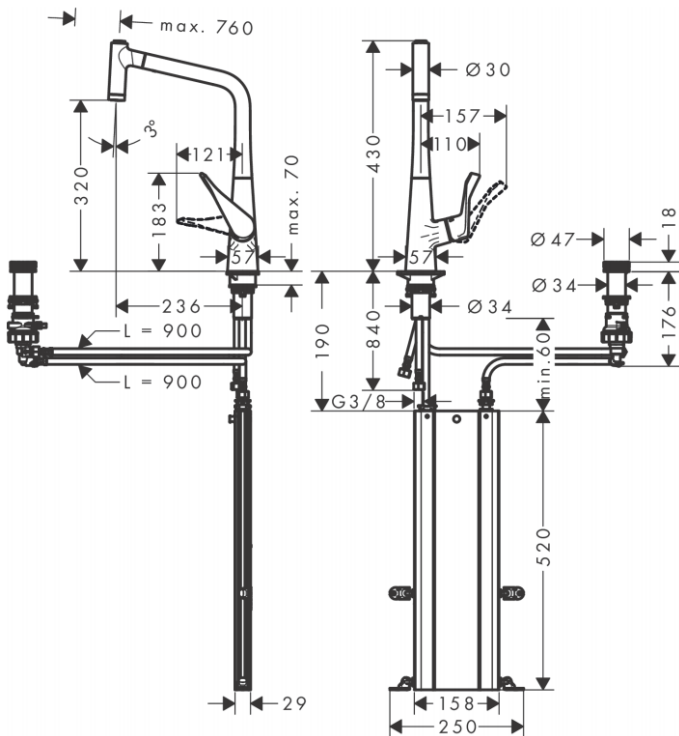

Brand : HANSGROHE, Germany
 Name : Metris Select Sink Mixer
 Item Code : 73806.000
 Designer : Hansgrohe
 Color / Finish : Chrome
 Dimensions :

Product info:

- ComfortZone 320
- Swivel range adjustable in 2 steps to 110° or 150°
- Flexible position of faucet controls, 2 tap holes with
- Ø 35 mm required
- push of control unit: intuitive start and stop function of the water flow, turn: automatic drain operation
- Laminar spray, shower spray
- MagFit magnetic shower support
- Maximum flow rate at 3 bar: 7 l/min · ceramic cartridge
- Connection type: G 3/8 connections
- Integrated non-return valve
- Suitable for continuous flow water heaters
- sBox for quiet, smooth and protected hose guidance in the cabinet, under the countertop
- Extension length up to 76 cm

Add-on

- 2 x Angle valve 1/2 x 3/8 with conical nut

Technology

Flowchart

Flushing of pipe must be done before fittings are installed. Failure to do so voids the warranty.

Follow cleaning instructions and avoid using any harmful chemicals.