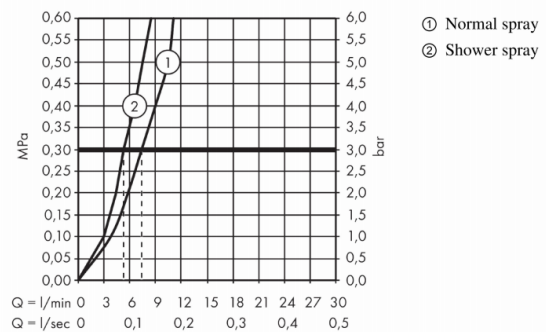

Brand : HANSGROHE, Germany
 Name : Metris Select Sink Mixer
 Item Code : 73806.000
 Designer : Hansgrohe
 Color / Finish : Chrome
 Dimensions :

Product info:

- ComfortZone 320
- Swivel range adjustable in 2 steps to 110° or 150°
- Flexible position of faucet controls, 2 tap holes with
- Ø 35 mm required
- push of control unit: intuitive start and stop function of the water flow, turn: automatic drain operation
- Laminar spray, shower spray
- MagFit magnetic shower support
- Maximum flow rate at 3 bar: 7 l/min · ceramic cartridge
- Connection type: G 3/8 connections
- Integrated non-return valve
- Suitable for continuous flow water heaters
- sBox for quiet, smooth and protected hose guidance in the cabinet, under the countertop
- Extension length up to 76 cm

Add-on

- 2 x Angle valve 1/2 x 3/8 with conical nut

Technology

Flowchart

Flushing of pipe must be done before fittings are installed. Failure to do so voids the warranty.

Follow cleaning instructions and avoid using any harmful chemicals.