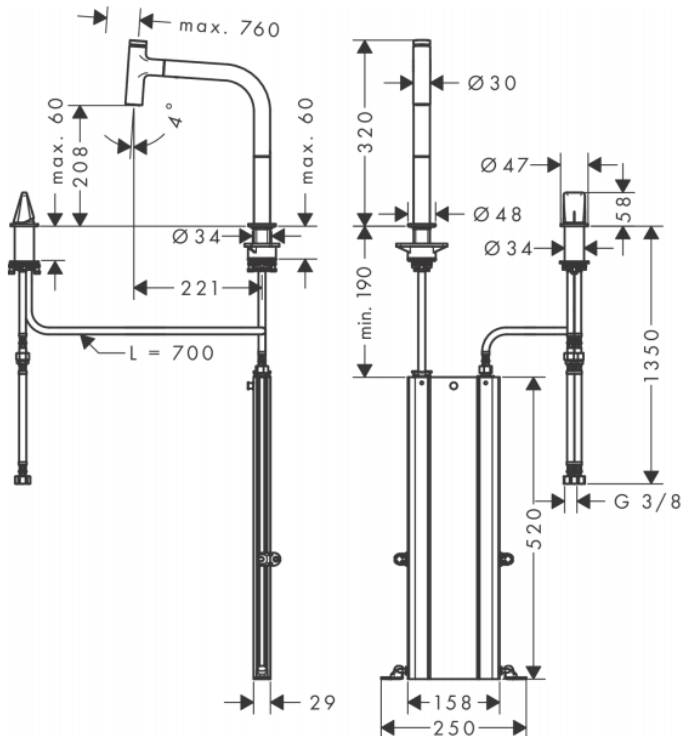

Brand : HANSGROHE, Germany
 Name : Metris Select Sink Mixer
 Item Code : 73804.000
 Designer :
 Color / Finish : Chrome
 Dimensions :

Product info:

- ComfortZone 200
- Swivel range adjustable in 2 steps to 110° or 150°
- Flexible position of faucet controls, 2 tap holes with Ø 35 mm required
- normal spray
- Select button for a comfortable start/stop of the water flow
- MagFit magnetic shower support
- Connection dimension: DN15 · maximum flow rate at 3 bar: 8 l/min
- Ceramic cartridge
- Integrated non-return valve
- Suitable for continuous flow water heaters
- sBox for quiet, smooth and protected hose guidance in the cabinet, under the countertop

Add-on

- 2 x Angle valve 1/2 x 3/8 with conical nut

Technology

Flowchart

Flushing of pipe must be done before fittings are installed. Failure to do so voids the warranty.

Follow cleaning instructions and avoid using any harmful chemicals.