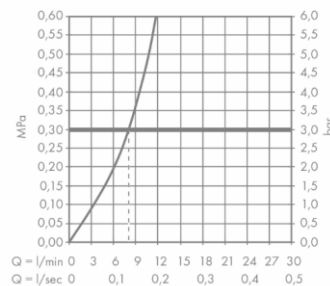

Brand : HANSGROHE, Germany
 Name : Metris Select Sink Mixer
 Item Code : 73804.000
 Designer :
 Color / Finish : Chrome
 Dimensions :

Product info:

- ComfortZone 200
- Swivel range adjustable in 2 steps to 110° or 150°
- Flexible position of faucet controls, 2 tap holes with Ø 35 mm required
- normal spray
- Select button for a comfortable start/stop of the water flow
- MagFit magnetic shower support
- Connection dimension: DN15 · maximum flow rate at 3 bar: 8 l/min
- Ceramic cartridge
- Integrated non-return valve
- Suitable for continuous flow water heaters
- sBox for quiet, smooth and protected hose guidance in the cabinet, under the countertop

Add-on

- 2 x Angle valve 1/2 x 3/8 with conical nut

Technology

Flowchart

Flushing of pipe must be done before fittings are installed. Failure to do so voids the warranty.

Follow cleaning instructions and avoid using any harmful chemicals.