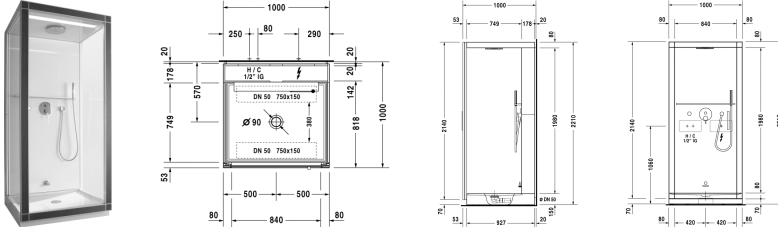

Steam shower # 730009..00

|< 1000 mm >|

St.Trop

Steam shower	Dimension	Weight	Order number
Weight kg, back-to-wall Additional information Please add the furniture colour code for the surface of the door frame at the 7th and 8th digit code when ordering St.Trop			
Colors			
04 Teak, 05 Oak, 13 American Walnut (Real wood veneer), 14 Terra, 19 Beach MAtt, 22 White high gloss, 24 Macassar, 26 American Cherry Tree (Real wood veneer), 28 Wenge, 31 Pine silver, 40 Black high gloss, 43 Basalt matt, 49 Graphite matt, 50 Garnet red matt, 51 Pine Terra, 52 European Oak, 53 Chestnut dark, 56 Silk, 59 Ebony, 62 Oak Anthracite, 65 Bleched oak, 67 Rosewood, 85 White high gloss, 86 Cappucina high gloss, 88 Red high gloss, 93 Ash olive, 96 Pearwood			
Variant			
Teak (Decor)	1000 x 1000 x 2210 mm -	-	730009..00
Accessory for multi-functional shower			
Replacement limescale filter for St.Trop	-	-	790592

All drawings contain the necessary measurements which are subject to standard tolerances. They are stated in mm and are non-binding. Exact measurements, in particular for customised installation scenarios, can only be taken from the finished ceramic piece.