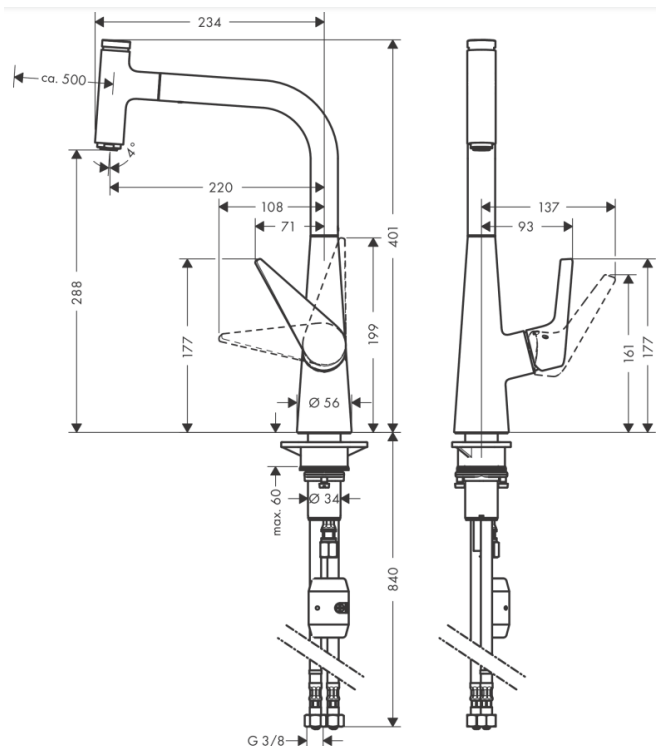

Brand : HANSGROHE, Germany
 Name : TALIS SELECT Single Lever Kitchen Mixer 300 1jet w/ Pull-out Spout
 Item Code : 72821.000
 Designer :
 Color / Finish : Chrome
 Dimensions :

Product info

- ComfortZone 300
- Swivel range adjustable in 2 steps to 110° or 150°
- Normal spray
- Select button for a comfortable start/stop of the water flow
- MagFit magnetic shower support
- Quick connect hose
- Connection dimension: DN15
- Maximum flow rate at 3 bar: 8 l/min
- Ceramic cartridge
- Connection type: G 3/8 connections
- Temperature limitation adjustable
- Integrated non-return valve
- Suitable for continuous flow water heaters

Add-on

- 2 x Angle valve 1/2 x 3/8 with conical nut

Technology

Flowchart

Flushing of pipe must be done before fittings are installed. Failure to do so voids the warranty.

Follow cleaning instructions and avoid using any harmful chemicals.