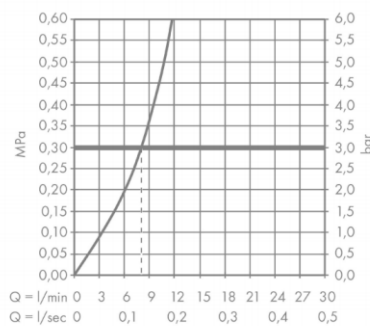

Add-on

- 2 x Angle valve 1/2 x 3/8 with conical nut

Technology

Flowchart

Flushing of pipe must be done before fittings are installed. Failure to do so voids the warranty.

Follow cleaning instructions and avoid using any harmful chemicals.