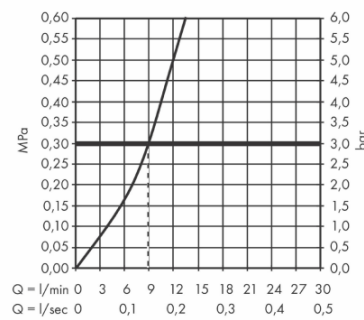

Add-on

- 2 x Angle valve 1/2 x 3/8 with conical nut

Technology

Flowchart

Flushing of pipe must be done before fittings are installed. Failure to do so voids the warranty.

Follow cleaning instructions and avoid using any harmful chemicals.