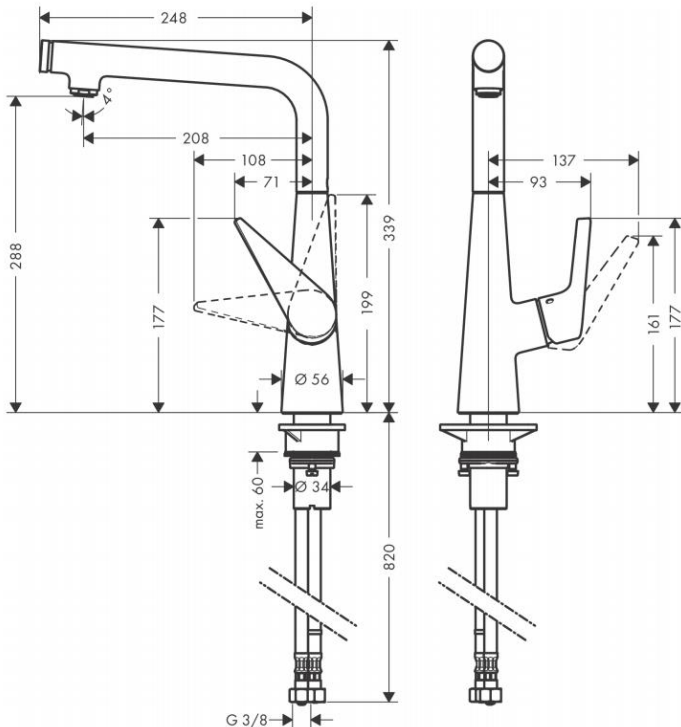

Brand : HANSGROHE, Germany
 Name : TALIS SELECT Single Lever Kitchen Mixer 300 1jet
 Item Code : 72820.000
 Designer : Hansgrohe
 Color / Finish : Chrome
 Dimensions :

Product info

- ComfortZone 300
- Swivel range adjustable in 3 steps 110°, 150° or 360°
- Normal spray
- Select button for a comfortable start/stop of the water flow
- Connection dimension: DN15
- Maximum flow rate at 3 bar: 9 l/min
- Ceramic valves hot/ cold 90°
- Connection type: G 3/8 connections
- Temperature limitation adjustable
- Integrated non-return valve
- Suitable for continuous flow water heaters

Add-on

- 2 x Angle valve 1/2 x 3/8 with conical nut

Technology

Flowchart

Flushing of pipe must be done before fittings are installed. Failure to do so voids the warranty.

Follow cleaning instructions and avoid using any harmful chemicals.