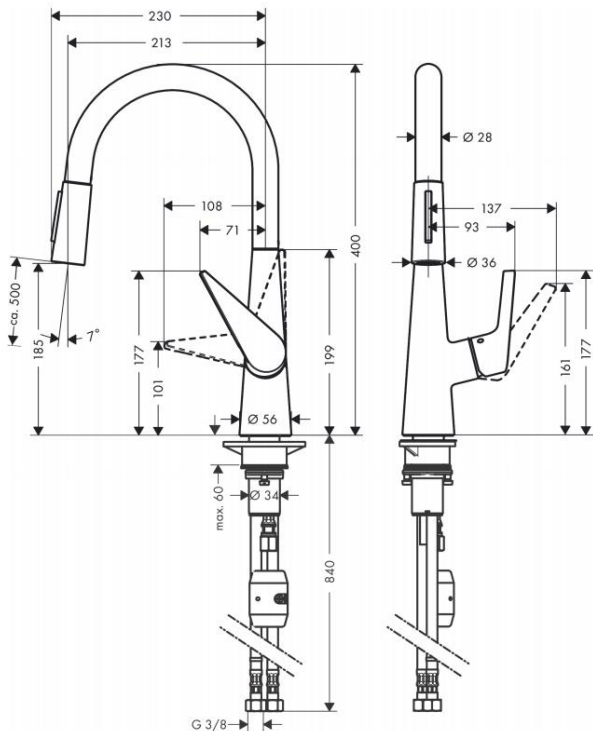

Brand : HANSGROHE, Germany  
 Name : TALIS Single Lever Kitchen Mixer 200  
 2jet w/ Pull-out Spray  
 Item Code : 72813.000  
 Designer : Hansgrohe  
 Color / Finish : Chrome  
 Dimensions :

**Product info**

- ComfortZone 200
- swivel range adjustable in 2 steps to 110° or 150°
- Laminar spray, shower spray
- Lockable shower spray, spray returns through pressing spray diverter
- MagFit magnetic shower support
- Quick connect hose
- Connection dimension: DN15
- Maximum flow rate at 3 bar: 9 l/min
- Ceramic cartridge · connection type: G 3/8 connections
- Temperature limitation adjustable
- Integrated non-return valve
- Suitable for continuous flow water heaters

**Add-on**

- 2 x Angle valve 1/2 x 3/8 with conical nut

**Technology**

**Flowchart**

Flushing of pipe must be done before fittings are installed. Failure to do so voids the warranty.

Follow cleaning instructions and avoid using any harmful chemicals.