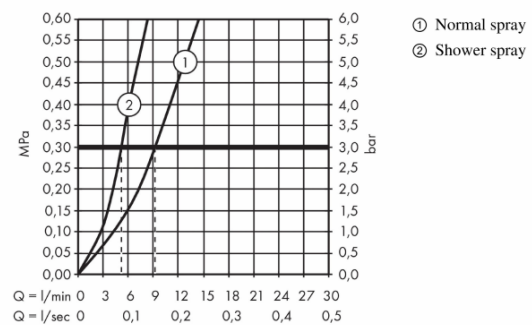

- ComfortZone 200
- swivel range adjustable in 2 steps to 110° or 150°
- Laminar spray, shower spray
- Lockable shower spray, spray returns through pressing spray diverter
- MagFit magnetic shower support
- Quick connect hose
- Connection dimension: DN15
- Maximum flow rate at 3 bar: 9 l/min
- Ceramic cartridge · connection type: G 3/8 connections
- Temperature limitation adjustable
- Integrated non-return valve
- Suitable for continuous flow water heaters

**Add-on**

- 2 x Angle valve 1/2 x 3/8 with conical nut

**Technology**

**Flowchart**

Flushing of pipe must be done before fittings are installed. Failure to do so voids the warranty.

Follow cleaning instructions and avoid using any harmful chemicals.