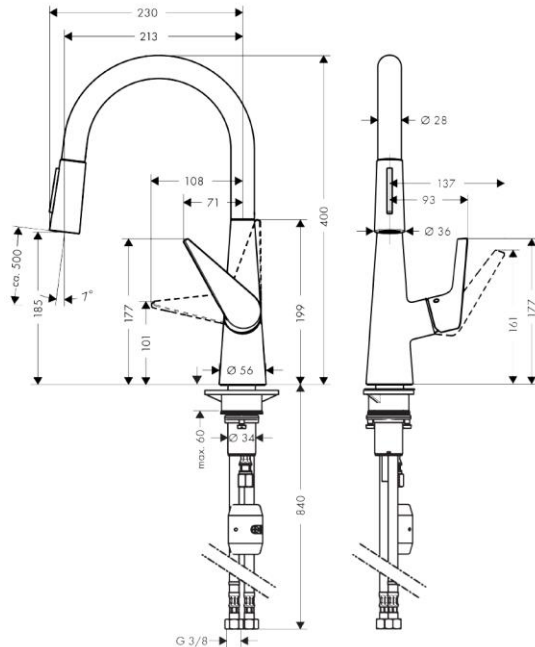

SPECIFICATION SHEET - fittings

BRAND:	hangrohe	Product Photo:
ORIGIN:	Germany	
SERIES:	Sink Mixers	
PRODUCT DESCRIPTION:	Allegra Talis S 260 Single lever kitchen mixer with pull-out dual sprays • Flow rate: 11 l./min. at 3 bar • Flow pressure; 1~5 bar (15~70 psi)	
MODEL No.	72813 000	
FINISH/COLOUR:	Chrome-plated	
DIMENSIONS:	400mm H x 230mm L 213mm spout projection	
OPTIONAL MATCHING PARTS:	2x angle valve 1/2"x3/8"	

Technical Informations: Suitable for continous flow water heater

REMINDER:	Pipe flushing must be done before faucets are installed. Failure to do so voids the warranty. Do not use cleaners containing abrasive cleansers, ammonia, bleach, acids, waxes, alcohol, solvents or other products not recommended for chrome. All information is for reference only, installation shall always be based on the actual product delivered.