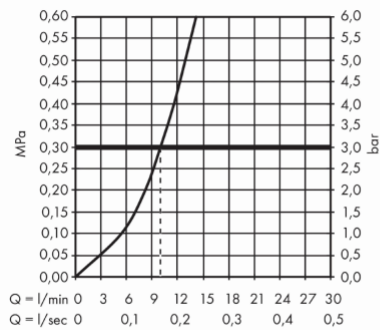

Flowchart

Flushing of pipe must be done before fittings are installed. Failure to do so voids the warranty.
Follow cleaning instructions and avoid using any harmful chemicals.
All information is for reference only. Installation shall always be based on the specs provided with actual delivered items.
For more info, visit www.kuysen.com