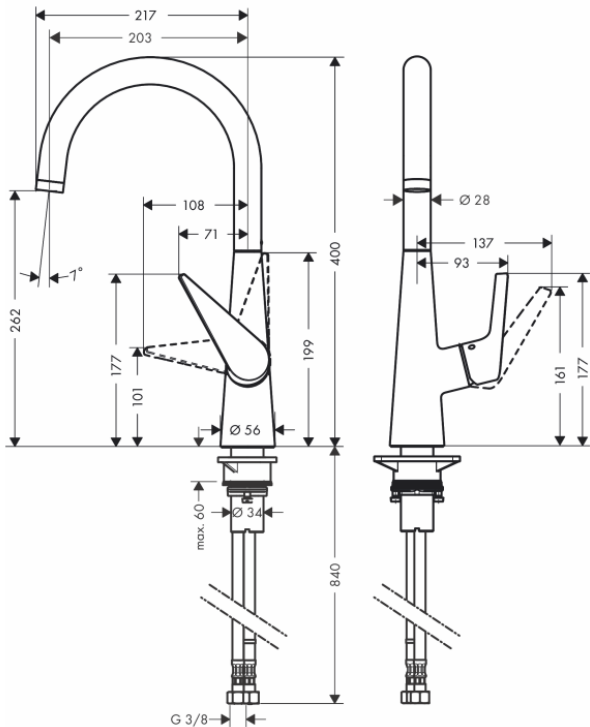

Brand : HANSGROHE, Germany  
 Name : TALIS Single Lever Kitchen Mixer 260 1jet  
 Item Code : 72810.000  
 Designer : Hansgrohe  
 Color / Finish : Chrome  
 Dimensions :

- Product info**
- ComfortZone 260
  - Swivel range adjustable in 3 steps 110°, 150° or 360°
  - Normal spray
  - Connection dimension: DN15
  - Maximum flow rate at 3 bar: 12 l/min
  - Ceramic valves hot/ cold 90°
  - Connection type: G 3/8 connections
  - Suitable for continuous flow water heaters
- Add-on**
- 2 x Angle valve 1/2 x 3/8 with conical nut